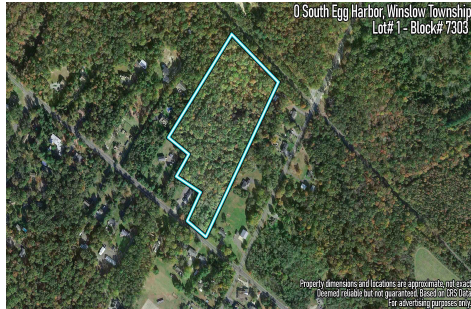

Berger Realty

Since 1926

Berger Realty, Inc.
3160 Asbury Avenue
Ocean City, NJ 08226
1-877-237-4371 / 609-399-0076
info@bergerrealty.com

0 South Egg Harbor, Winslow Township, NJ, 08037

Price \$149,000.00

PROPERTY DETAILS

COMMENTS

14 + Acres located in Winslow Twp, Hammonton area in PR1 zoning in a Pinelands Rural Development Area. Rural Residential Zoning permitted uses allow single family on 3.2 acres lots (possible 4 lots) or 1 Acre cluster development , agriculture, forestry, roadside retail and service,. Sale is as is where is seller makes no representation to the feasibility of subdividing th...

Berger Realty, Inc.
3160 Asbury Avenue
Ocean City, NJ 08226
1-877-237-4371 / 609-399-0076
info@bergerrealty.com

0 South Egg Harbor, Winslow Township, NJ, 08037

Price \$149,000.00

PROPERTY DETAILS

| | |
|--------------|------------------------|
| Total Rooms | |
| Bedrooms | 0 |
| Baths Full | 0 |
| Baths Half | 0 |
| Year Built | |
| Type | Residential Vacant Lot |
| Block Number | 7303 |
| Listing # | 233089 |
| Taxes | 3251.00 |