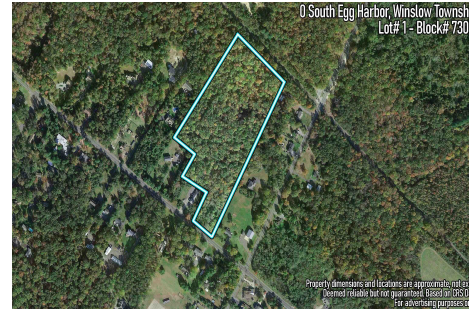

COMMENTS

14 + Acres located in Winslow Twp, Hammonton area in PR1 zoning in a Pinelands Rural Development Area. Rural Residential Zoning permitted uses allow single family on 3.2 acres lots (possible 4 lots) or 1 Acre cluster development , agriculture, forestry, roadside retail and service,. Sale is as is where is seller makes no representation to the feasibility of subdividing th...

Berger Realty, Inc.
3160 Asbury Avenue
Ocean City, NJ 08226
1-877-237-4371 / 609-399-0076
info@bergerrealty.com

0 South Egg Harbor, Winslow Township, NJ, 08037

Price \$149,000.00

PROPERTY DETAILS

| | |
|--------------|------------------------|
| Total Rooms | |
| Bedrooms | 0 |
| Baths Full | 0 |
| Baths Half | 0 |
| Year Built | |
| Type | Residential Vacant Lot |
| Block Number | 7303 |
| Listing # | 233089 |
| Taxes | 3251.00 |