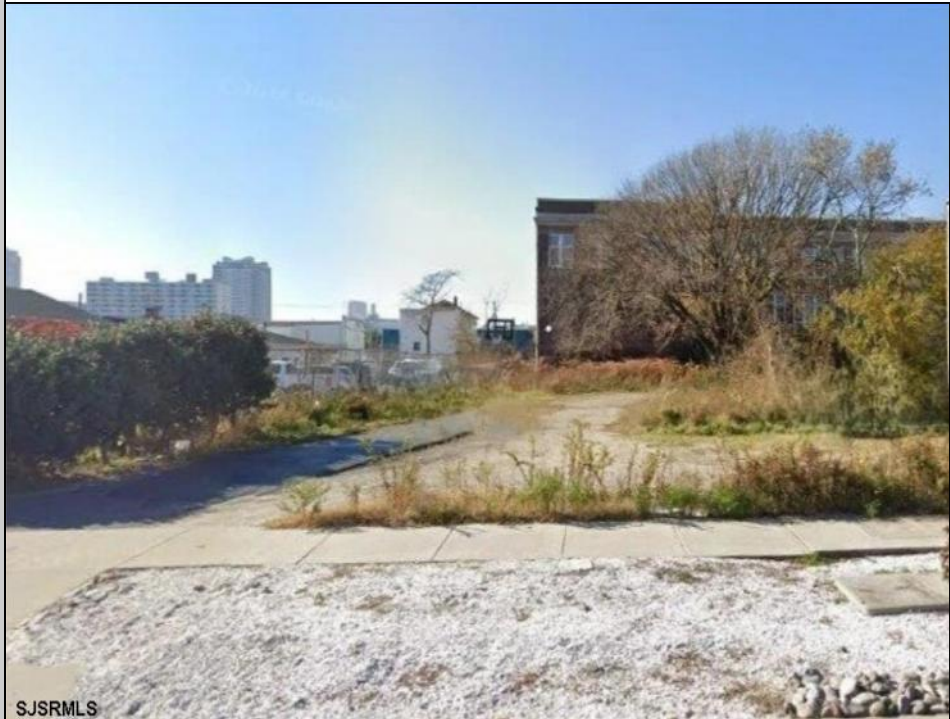

26 Connecticut
Atlantic City, NJ 08401

Asking $50,000.00

SJSRMLS

COMMENTS

VACANT BUILDABLE LAND!! Nearly 2,700 Square feet! Zoned: RM-1 for Moderate-to-high density, multi-unit residential buildings. This lot is ready for you to come build the multi-family investment property of your dreams! Lot size is approximately 25x107. Please free free to call CRDA for development questions: 609-347-0500.

PROPERTY DETAILS