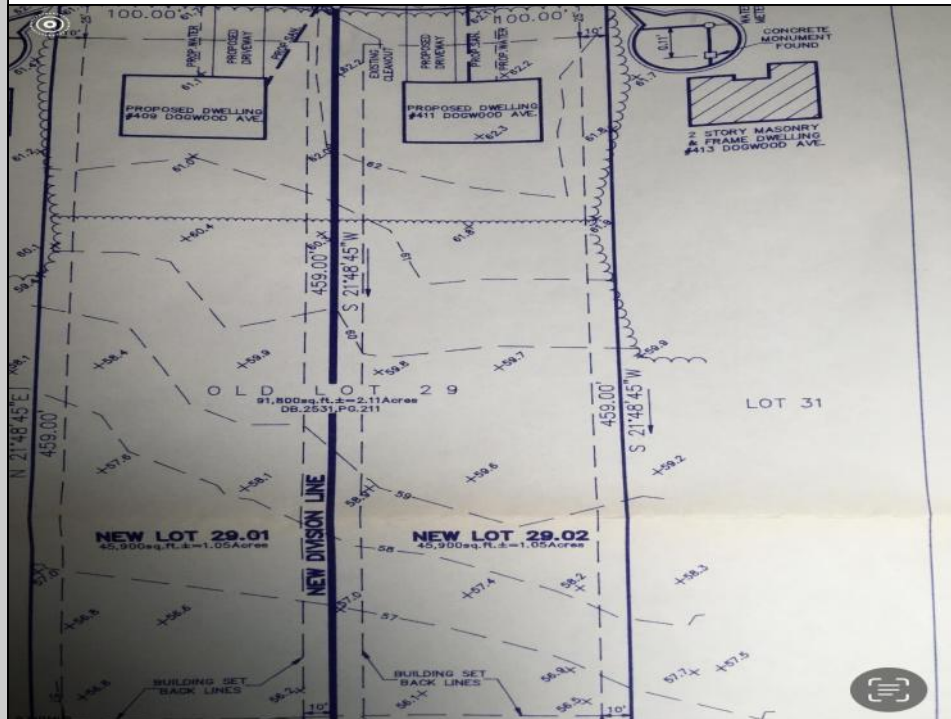

Property Map

**411 DOGWOOD**  
Egg Harbor Township, NJ 08234

Asking \$150,000.00

### COMMENTS

Build your new home on a Dogwood ave in Egg Harbor Township. One vacant lot left; in a size of 1,04 acres; with dimensions 94 x 482. All utilities on the street, zoned residential, buildable lot for a single family home Top location for a family oriented neighborhood. Located with walking distance to the enormous and beautiful Tony Canale Park, walking distance to the 7 mile bike path, close to shopping and restaurants, quick exp. way acces; about 20 min to the beach and boardwalk. Surrounded by a beautiful homes.