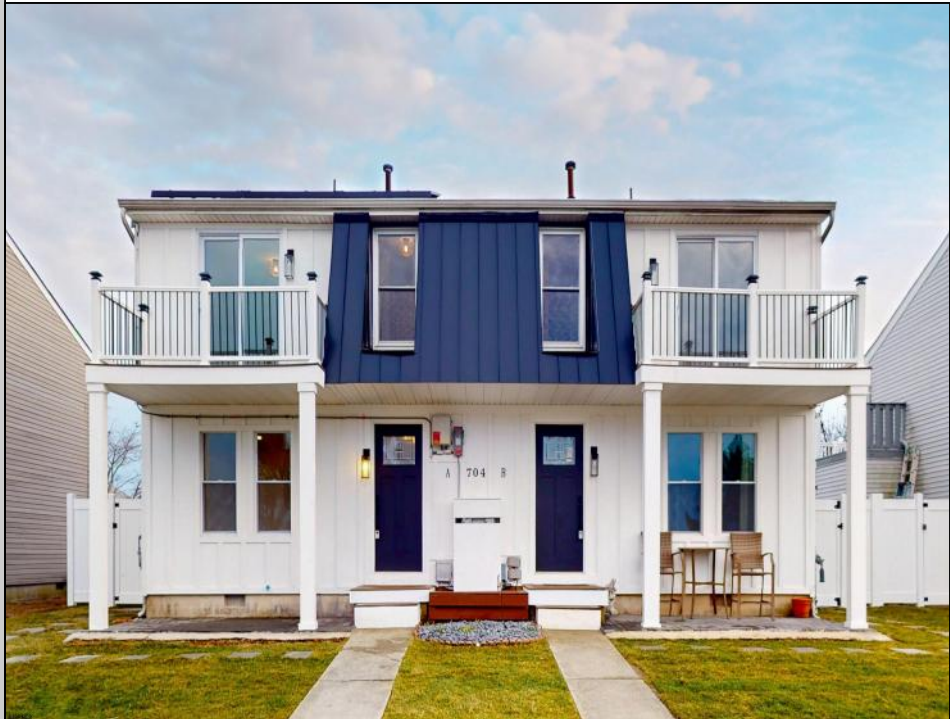

704 Lagoon Blvd
 Brigantine, NJ 08203

Asking \$579,900.00

COMMENTS

Townhome on South End of Island - Views of St. George Thoroughfare and Atlantic City skyline - a beautifully remodeled condo, 3-bedroom, 2.5-bath featuring stunning views. Pets allowed and rentals - no restrictions here, you are the boss of your home! The property has undergone a complete renovation, including a new front exterior elevation, a new front patio, and both front and rear composite decks. A new privacy fence, front door, and first-floor windows have also been installed, along with updated exterior lighting. The interior boasts new flooring throughout, an exquisite kitchen with a stylish backsplash, a large sink, modern appliances, and new countertops and cabinets. All three bathrooms have been fully renovated, and the home is equipped with new lighting fixtures, newly drywalled ceilings with high-top lighting, and upgraded oak stairs. The heating system has been enhanced, and a new central air conditioning unit has been installed. The entire interior has been freshly painted, and multiple window screens have been repaired or replaced. The outdoor space features expansive Trex decking with lighting and a nicely fenced private backyard. This unit has been staged and partially furnished. Additionally, the top deck offers breathtaking views, perfect for enjoying summer fireworks. The property is just minutes away from the drive-on beach. Brigantine Island offers a plethora of activities, including fishing, swimming permitted on several beaches with lifeguards on duty, and youth swimming lessons, kayaking and Events. Brigantine Beach is NJ premier destinations for living and visiting! New windows added in unit and outside Sod being added now. This is the Buy! condo conversion so taxes are not assessed yet.