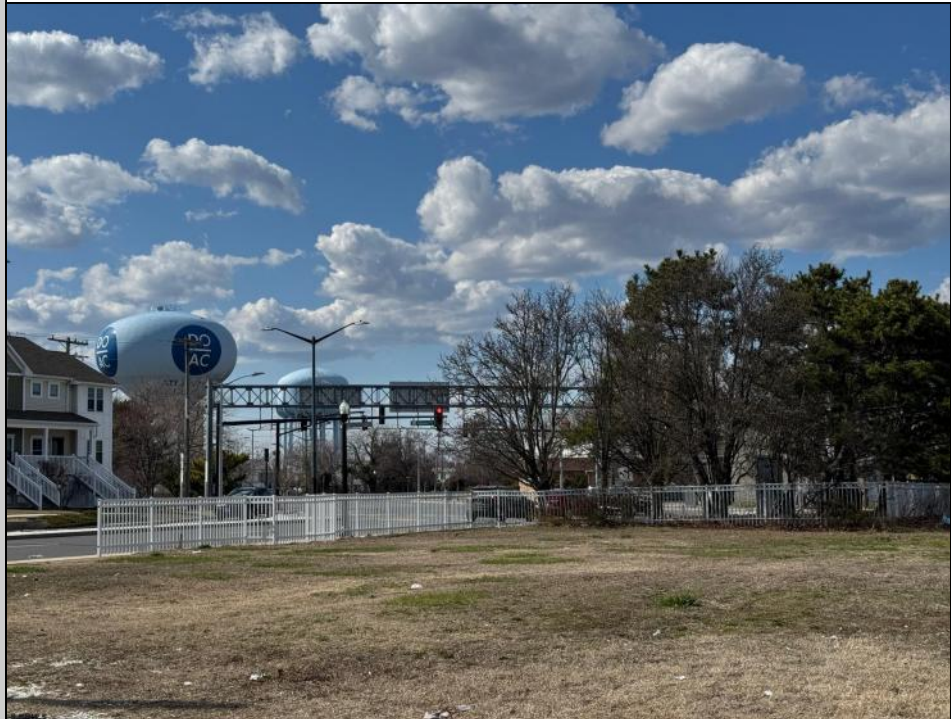

Berger Realty

Since 1928

Berger Realty, Inc.
3160 Asbury Avenue
Ocean City, NJ 08226
1-877-237-4371 / 609-399-0076
info@bergerrealty.com

Land For Sale

261 Delaware
Atlantic City, NJ 08401

Asking \$275,000.00

COMMENTS

Endless opportunities await! With inventory at an all time low, now is the perfect time to build! Take advantage of this sizable property and bring your vision to life. Conveniently located right off the Boulevard, this prime piece of land offers easy access to casinos, marinas and all the excitement the area has to offer. Whether you're looking to develop, invest, or create your dream space, Delaware Ave is the place to make it happen. Don't miss this rare opportunity, call today!