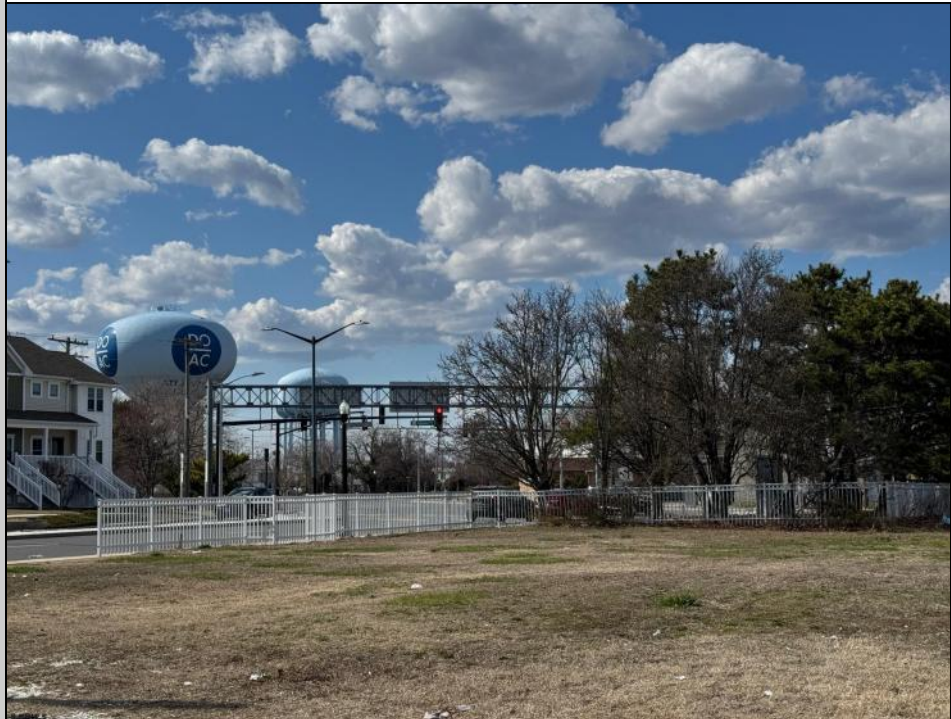

Berger Realty

Since 1928

Berger Realty, Inc.
3160 Asbury Avenue
Ocean City, NJ 08226
1-877-237-4371 / 609-399-0076
info@bergerrealty.com

261 Delaware
Atlantic City, NJ 08401

Asking \$275,000.00

COMMENTS

Endless opportunities await! With inventory at an all time low, now is the perfect time to build! Take advantage of this sizable property and bring your vision to life. Conveniently located right off the Boulevard, this prime piece of land offers easy access to casinos, marinas and all the excitement the area has to offer. Whether you're looking to develop, invest, or create your dream space, Delaware Ave is the place to make it happen. Don't miss this rare opportunity, call today!