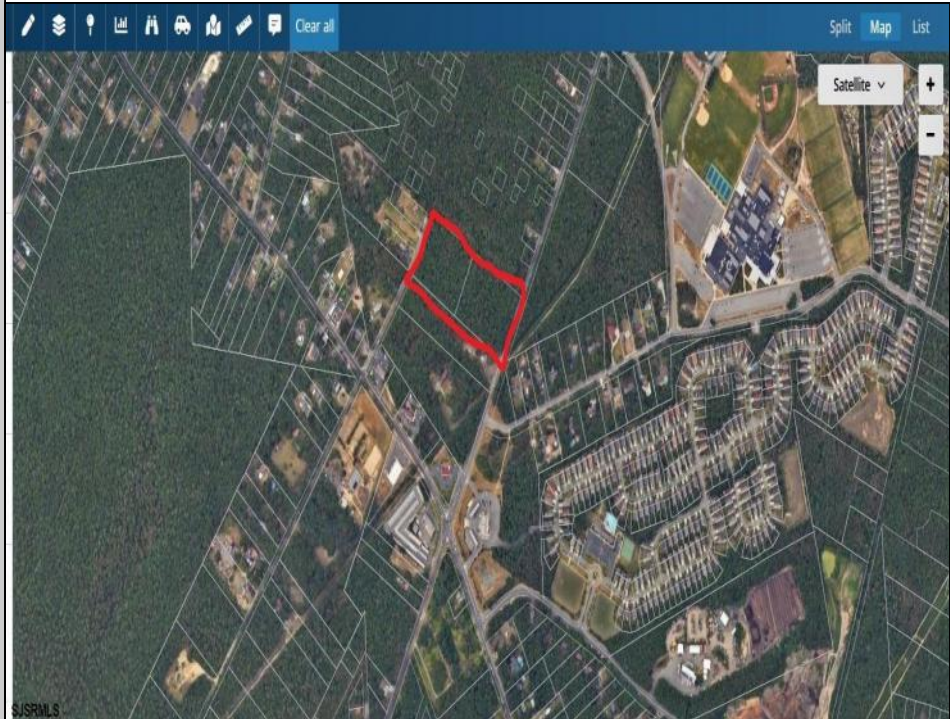

5091 English Creek Avenue  
Egg Harbor Township, NJ 08234

Asking \$950,000.00

#### COMMENTS

Approximately 8.9 acres of wooded land on English Creek Ave close to the corner of Ocean Heights Ave and English Creek. Zoned NB Commercial. Close proximity to many business and residential areas. 400' of road frontage. Great location for many business opportunities. 2 parcels spanning from English Creek Ave back to Virginia Ave.