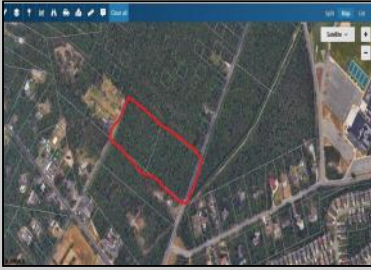

#### COMMENTS

Approximately 8.9 acres of wooded land on English Creek Ave close to the corner of Ocean Heights Ave and English Creek. Zoned NB Commercial. Close proximity to many business and residential areas. 400' of road frontage. Great location for many business opportunities. 2 parcels spanning from English Creek Ave back to Virginia Ave.