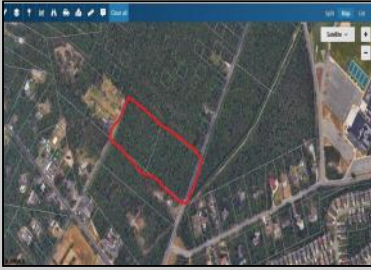

5091-5093 English Creek Avenue
Egg Harbor Township, NJ 08234

Asking \$950,000.00

COMMENTS

Approximately 8.9 acres of wooded land on English Creek Ave close to the corner of Ocean Heights Ave. and English Creek Ave. Zoned NB Commercial. Close proximity to many business and residential areas. 400' of road frontage. Great location for many business opportunities. 2 parcels spanning from English Creek Ave back to Virginia Ave.