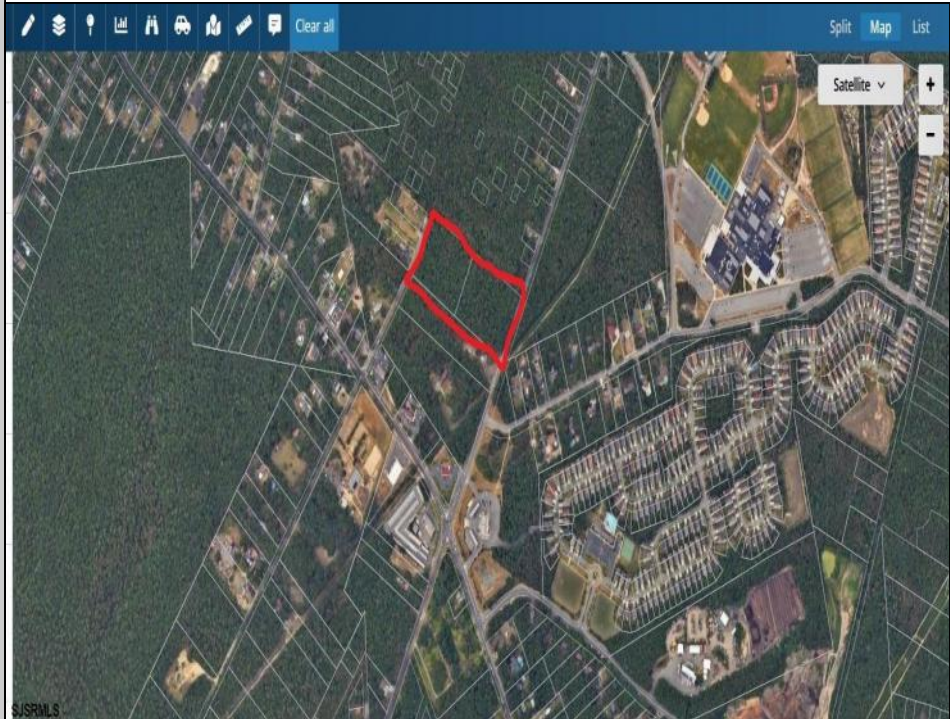

5091-5093 English Creek Avenue
Egg Harbor Township, NJ 08234

Asking \$950,000.00

COMMENTS

Approximately 8.9 acres of wooded land on English Creek Ave close to the corner of Ocean Heights Ave. and English Creek Ave. Zoned NB Commercial. Close proximity to many business and residential areas. 400' of road frontage. Great location for many business opportunities. 2 parcels spanning from English Creek Ave back to Virginia Ave.

PROPERTY DETAILS