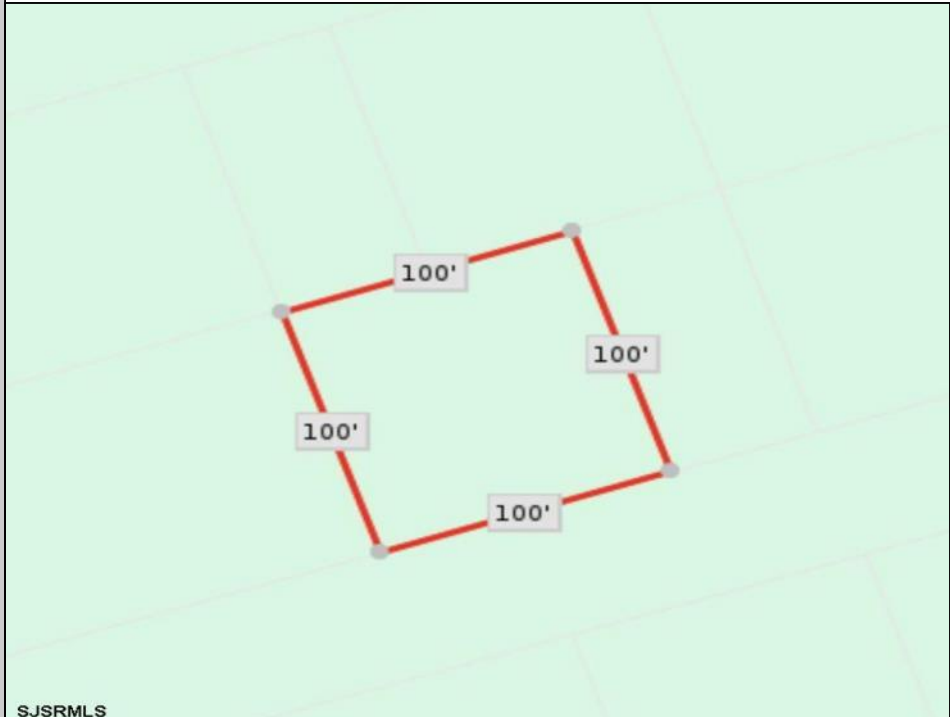

Somers Point Rd. / Connell Ave
Egg Harbor Township, NJ 08234

Asking \$15,000.00

COMMENTS

10,000 Square Foot Lot Per Egg Harbor Township zoning. Appropriate for neighboring properties to add square footage to their adjoining property. The Buyer has to perform all due diligence.

PROPERTY DETAILS