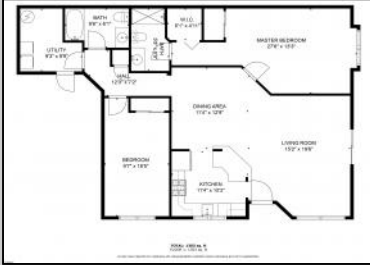

### COMMENTS

The seller received multiple offers, Highest & Best is due by Tuesday 3/18/2025 at 9AM. Must See! Fall in love with this exceptional condo located in the highly sought-after London Court II Condominium in Egg Harbor Twp. This meticulously maintained first-floor unit features a private entrance, a spacious side yard, and a large backyard, offering plenty of outdoor space. Inside, you'll find an open and airy floor plan that's filled with natural light, creating a warm and inviting living area. The generously sized living room overlooks the beautiful grounds, while the dining room flows seamlessly into the kitchen—perfect for entertaining. The kitchen is a chef's dream, complete with an abundance of premium cabinetry with the base featuring stainless pull out shelves for easy access and to maximize space. ample counter space, stainless steel appliances, and stylish vinyl flooring. This condo offers two spacious bedrooms, including a master suite with a private bathroom featuring a brand-new acrylic walk-in shower and a walk-in closet. A second full bath and a convenient laundry room round out the living space. With thoughtful updates throughout, including new light fixtures, ceiling fans with remotes, a new thermostat, new storm door with screen, newer refrigerator and dishwasher, and updated bathrooms, this home is truly move-in ready. Don't miss your chance to see this charming and surprisingly spacious condo—schedule a showing today!

### PROPERTY DETAILS

Exterior	ParkingGarage	OtherRooms	InteriorFeatures
Vinyl	Attached Garage One Car	Dining Room Laundry/Utility Room	Master Bath
Heating Forced Air Gas-Natural	Cooling Central Electric	HotWater Gas	Water
Sewer Public Sewer			