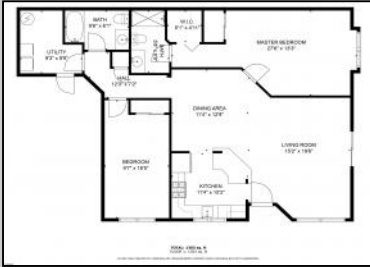

658 London Court li
 Egg Harbor Township, NJ 08234

Asking \$269,900.00

COMMENTS

The seller received multiple offers, Highest & Best is due by Tuesday 3/18/2025 at 9AM. Must See! Fall in love with this exceptional condo located in the highly sought-after London Court II Condominium in Egg Harbor Twp. This meticulously maintained first-floor unit features a private entrance, a spacious side yard, and a large backyard, offering plenty of outdoor space. Inside, you'll find an open and airy floor plan that's filled with natural light, creating a warm and inviting living area. The generously sized living room overlooks the beautiful grounds, while the dining room flows seamlessly into the kitchen—perfect for entertaining. The kitchen is a chef's dream, complete with an abundance of premium cabinetry with the base featuring stainless pull out shelves for easy access and to maximize space. ample counter space, stainless steel appliances, and stylish vinyl flooring. This condo offers two spacious bedrooms, including a master suite with a private bathroom featuring a brand-new acrylic walk-in shower and a walk-in closet. A second full bath and a convenient laundry room round out the living space. With thoughtful updates throughout, including new light fixtures, ceiling fans with remotes, a new thermostat, new storm door with screen, newer refrigerator and dishwasher, and updated bathrooms, this home is truly move-in ready. Don't miss your chance to see this charming and surprisingly spacious condo—schedule a showing today!

PROPERTY DETAILS

Exterior	ParkingGarage	OtherRooms	InteriorFeatures
Vinyl	Attached Garage One Car	Dining Room Laundry/Utility Room	Master Bath
Heating Forced Air Gas-Natural	Cooling Central Electric	HotWater Gas	Water
Sewer Public Sewer			