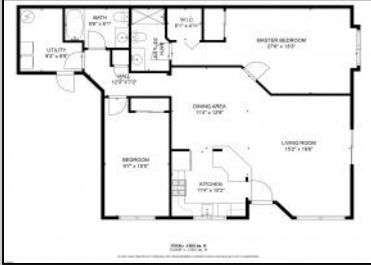

658 London Court li
Egg Harbor Township, NJ 08234

Asking \$269,900.00

COMMENTS

The seller received multiple offers, Highest & Best is due by Tuesday 3/18/2025 at 9AM. Must See! Fall in love with this exceptional condo located in the highly sought-after London Court II Condominium in Egg Harbor Twp. This meticulously maintained first-floor unit features a private entrance, a spacious side yard, and a large backyard, offering plenty of outdoor space. Inside, you'll find an open and airy floor plan that's filled with natural light, creating a warm and inviting living area. The generously sized living room overlooks the beautiful grounds, while the dining room flows seamlessly into the kitchen—perfect for entertaining. The kitchen is a chef's dream, complete with an abundance of premium cabinetry with the base featuring stainless pull out shelves for easy access and to maximize space. ample counter space, stainless steel appliances, and stylish vinyl flooring. This condo offers two spacious bedrooms, including a master suite with a private bathroom featuring a brand-new acrylic walk-in shower and a walk-in closet. A second full bath and a convenient laundry room round out the living space. With thoughtful updates throughout, including new light fixtures, ceiling fans with remotes, a new thermostat, new storm door with screen, newer refrigerator and dishwasher, and updated bathrooms, this home is truly move-in ready. Don't miss your chance to see this charming and surprisingly spacious condo—schedule a showing today!

PROPERTY DETAILS

Exterior Vinyl	ParkingGarage Attached Garage One Car	OtherRooms Dining Room Laundry/Utility Room	InteriorFeatures Master Bath
Heating Forced Air Gas-Natural	Cooling Central Electric	HotWater Gas	Water
Sewer Public Sewer			