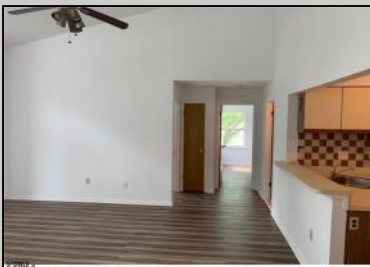

**35 Heather Croft**  
**Egg Harbor Township, NJ 08234**

**Asking \$180,000.00**

**COMMENTS**

Do not miss this rare, second floor unit in desirable Heather Croft Condominium, The property is located at a super quiet and tranquil part of the complex. Cathedral ceilings, allow a lot of light to penetrate in the living room and a cozy feeling of warmth and comfort. Plenty of parking space available only on that side of Heather Croft. This is an ideal situation for an investor!

**PROPERTY DETAILS**

Exterior Vinyl	ParkingGarage None	OtherRooms Breakfast Nook	InteriorFeatures Cathedral Ceiling(s)
Heating Electric Forced Air Heat Pump	Cooling Electric	HotWater Electric	Water Public Water
Sewer Public Sewer			