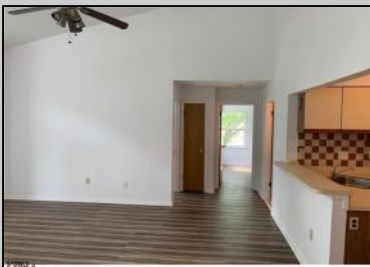

35 Heather Croft
Egg Harbor Township, NJ 08234

Asking \$180,000.00

COMMENTS

Do not miss this rare, second floor unit in desirable Heather Croft Condominium, The property is located at a super quiet and tranquil part of the complex. Cathedral ceilings, allow a lot of light to penetrate in the living room and a cozy feeling of warmth and comfort. Plenty of parking space available only on that side of Heather Croft. This is an ideal situation for an investor!

PROPERTY DETAILS

Exterior Vinyl	ParkingGarage None	OtherRooms Breakfast Nook	InteriorFeatures Cathedral Ceiling(s)
Heating Electric Forced Air Heat Pump	Cooling Electric	HotWater Electric	Water Public Water
Sewer Public Sewer			