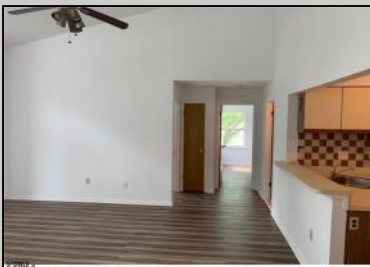

35 Heather Croft
Egg Harbor Township, NJ 08234

Asking \$180,000.00

COMMENTS

Do not miss this rare, second floor unit in desirable Heather Croft Condominium, The property is located at a super quiet and tranquil part of the complex. Cathedral ceilings, allow a lot of light to penetrate in the living room and a cozy feeling of warmth and comfort. Plenty of parking space available only on that side of Heather Croft. This is an ideal situation for an investor!

PROPERTY DETAILS

Exterior	ParkingGarage	OtherRooms	InteriorFeatures
Vinyl	None	Breakfast Nook	Cathedral Ceiling(s)
Heating Electric Forced Air Heat Pump	Cooling Electric	HotWater Electric	Water Public Water
Sewer Public Sewer			