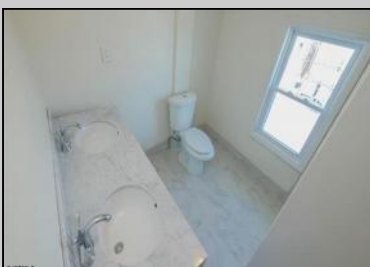

38 IOWA
Lower Chelsea, NJ 08401

Asking \$699,990.00

SJSRMLS

COMMENTS

A practical new TRIPLEX .This grand old Duchess of a home sits on a beautiful wide avenue, Iowa Ave. It is just 2.5 blocks to the world famous Atlantic City Board walk and beach. Great restaurants, shopping and Casino action are just a short stroll away. We have given this grand old lady a total make over....All brand new floors, windows, and beautiful bathrooms. The kitchen features all stainless steal appliances; microwave, refrigerator, and of course a gas stove. Add in the granite counter tops for a perfect kitchen. Each of the 3 units come equipped with climate controls split heater/air-conditioners. All apartments offer 2 bedrooms, a dining area, kitchen, upgraded shower and bathroom, and living room. So pick your pleasure 1st, 2ed or 3red floor