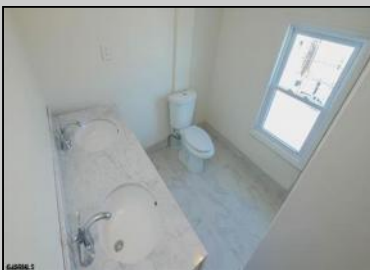

38 IOWA
Lower Chelsea, NJ 08401

Asking \$699,990.00

SJSRMLS

COMMENTS

A practical new TRIPLEX .This grand old Duchess of a home sits on a beautiful wide avenue, Iowa Ave. It is just 2.5 blocks to the world famous Atlantic City Board walk and beach. Great restaurants, shopping and Casino action are just a short stroll away. We have given this grand old lady a total make over....All brand new floors, windows, and beautiful bathrooms. The kitchen features all stainless steal appliances; microwave, refrigerator, and of course a gas stove. Add in the granite counter tops for a perfect kitchen. Each of the 3 units come equipped with climate controls split heater/air-conditioners. All apartments offer 2 bedrooms, a dining area, kitchen, upgraded shower and bathroom, and living room. So pick your pleasure 1st, 2ed or 3red floor