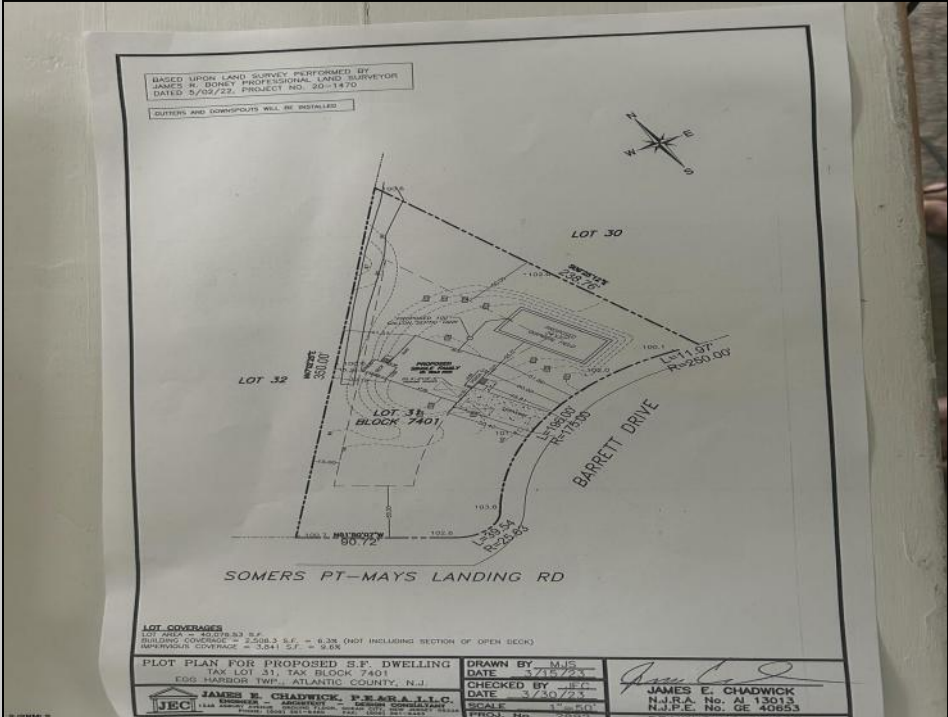

1564 SPML
Egg Harbor Township, NJ 08234

Asking \$89,000.00

COMMENTS

Buildable lot, All approvals in hand, DEP approved, septic approved, Ready for final building permits. House design drawings available for an additional \$5000.00.