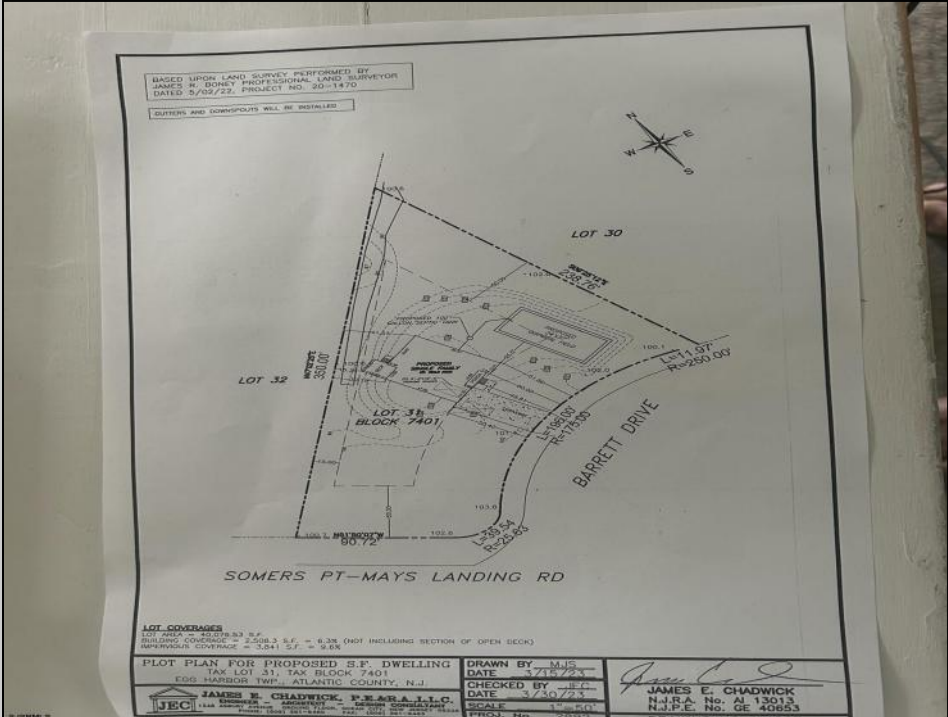

1564 SPML  
Egg Harbor Township, NJ 08234

Asking \$89,000.00

**COMMENTS**

Buildable lot, All approvals in hand, DEP approved, septic approved, Ready for final building permits. House design drawings available for an additional \$5000.00.