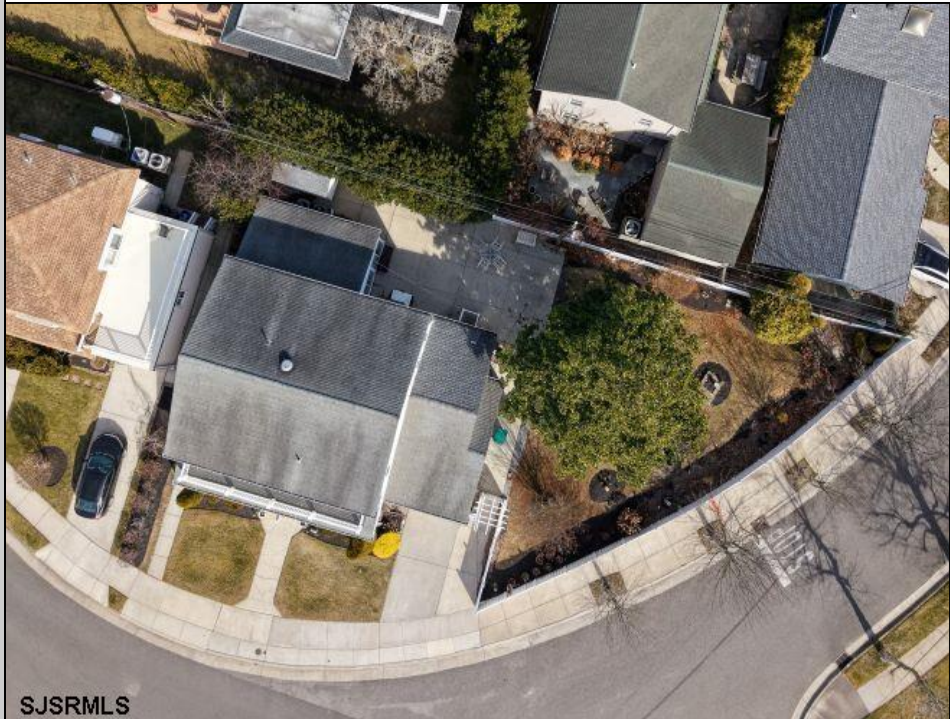

8508 Wellington Ave  
Margate, NJ 08402

Asking \$1,800,000.00

SJSRMLS

### COMMENTS

Build your dream beach home. Across from the bay with a full sized swimming pool. Both lots have been consolidated and the total lot size is 7460 sq footage Side depth of the lot is 80.5. Back depth is 128 and the front Arc is 145 "With this oversized lot you can build your beautiful big seashore dream house with walk-outs to splendid pool, patios, and yard."