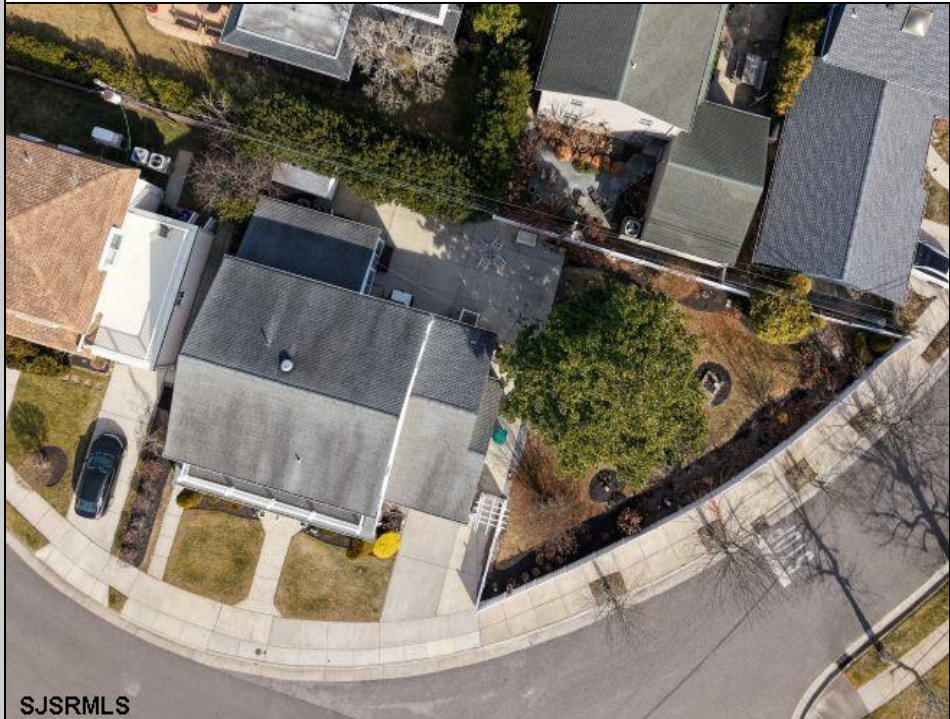

8508 Wellington Ave  
Margate, NJ 08402

Asking \$1,800,000.00

SJSRMLS

#### COMMENTS

Build your dream beach home. Across from the bay with a full sized swimming pool. Both lots have been consolidated and the total lot size is 7460 sq footage Side depth of the lot is 80.5. Back depth is 128 and the front Arc is 145 "With this oversized lot you can build your beautiful big seashore dream house with walk-outs to splendid pool, patios, and yard."