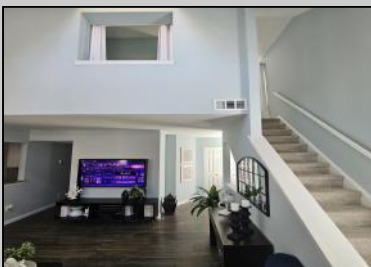

### COMMENTS

End unit townhouse in Mays Landing Village. This 3 bedroom, 2.5 bathroom home offers a spacious living/dining area with cathedral ceilings and a cozy fireplace. The gallery kitchen includes modern appliances. The upper level primary bedroom/bathroom features a whirlpool tub, ceramic tile floor and double sinks. Two additional bedrooms share another full bathroom. Enjoy convenient parking, a community pool, playground and nearby bike trails. Located near plenty of shopping and shore points.