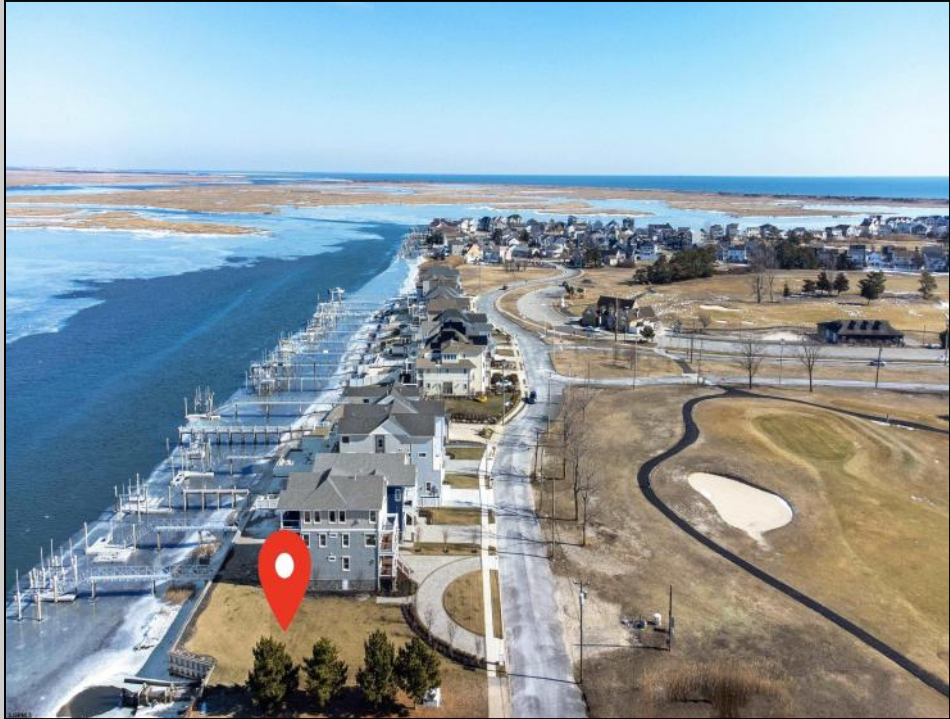

Berger Realty

Since 1928

Berger Realty, Inc.
3160 Asbury Avenue
Ocean City, NJ 08226
1-877-237-4371 / 609-399-0076
✉ info@bergerrealty.com

1040 Shore Dr.
Brigantine, NJ 08203

Asking \$1,699,999.00

COMMENTS

Build your forever DREAM HOME on this DIRECT BAYFRONT bulkheaded lot! This unique location allows you to experience spectacular SUNSETS and picturesque views of New Jersey's Best Scottish Links golf course, the Brigantine Golf Links. Relax on our beautiful award-winning beaches and enjoy the serenity of island living that you deserve!