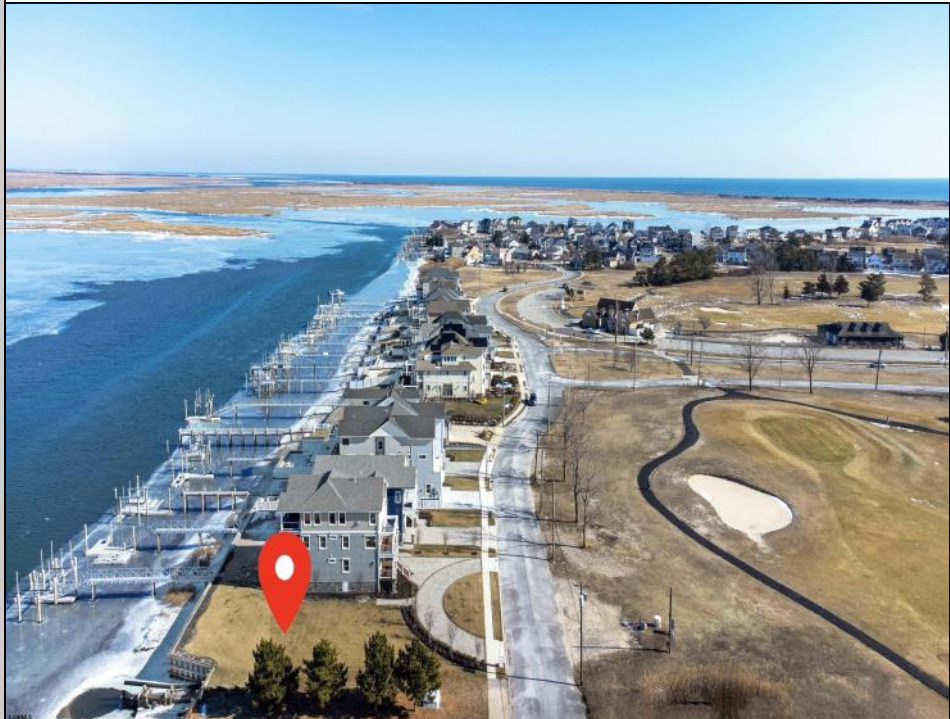

Berger Realty

Since 1928

Berger Realty, Inc.
3160 Asbury Avenue
Ocean City, NJ 08226
1-877-237-4371 / 609-399-0076
info@bergerrealty.com

1040 Shore Dr.
Brigantine, NJ 08203

Asking \$1,699,999.00

COMMENTS

Build your forever DREAM HOME on this DIRECT BAYFRONT bulkheaded lot! This unique location allows you to experience spectacular SUNSETS and picturesque views of New Jersey's Best Scottish Links golf course, the Brigantine Golf Links. Relax on our beautiful award-winning beaches and enjoy the serenity of island living that you deserve!