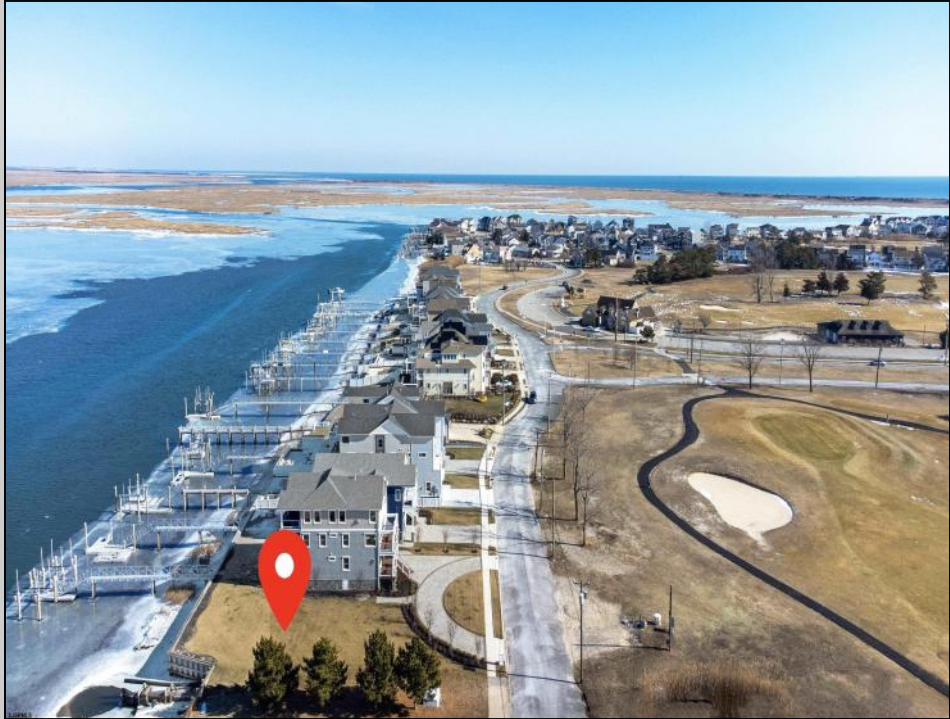

Berger Realty

Since 1928

Berger Realty, Inc.
3160 Asbury Avenue
Ocean City, NJ 08226
1-877-237-4371 / 609-399-0076
info@bergerrealty.com

1040 Shore Dr.
Brigantine, NJ 08203

Asking \$1,699,999.00

COMMENTS

Build your forever DREAM HOME on this DIRECT BAYFRONT bulkheaded lot! This unique location allows you to experience spectacular SUNSETS and picturesque views of New Jersey's Best Scottish Links golf course, the Brigantine Golf Links. Relax on our beautiful award-winning beaches and enjoy the serenity of island living that you deserve!