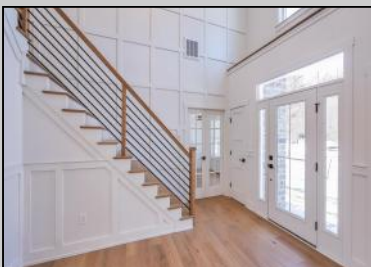

**1535 Bear Branch
 Vineland, NJ 08362**

Asking \$924,900.00

COMMENTS

****NEW CONSTRUCTION** LOCATION**LOCATION**LOCATION** THIS IS THE BEST NEIGHBORHOOD IN ALL OF CUMBERLAND COUNTY!!!!** This is your opportunity to own the most luxurious new home in EAST VINELAND. This spectacular four bedroom four bath on THREE-QUARTERS of an acre, is more than just a home; it's opulence and design. As you step inside, you'll immediately be drawn to beautifully trimmed accent walls, with oak floors. The heart of the home is the gourmet kitchen featuring a Wolf stove, Bosch dishwasher, microwave drawer, refrigerator, and fully tiled backsplash. This home also features all black, brass, and chrome fixtures, and hardwood that feels robust and looks divine. This is truly designed for everyday living and entertainment. The main suite is a Haven of luxury; expansive walk-in closet, tiled bathroom with Calacatta quartz, and a massive shower with rain heads. This brand new construction home is a masterpiece of design and craftsmanship, offering an unmatched lifestyle in the nicest part of Ireland. Don't miss your chance to own this extraordinary property- it truly is a must see!

PROPERTY DETAILS

Exterior	OutsideFeatures	ParkingGarage	OtherRooms
Concrete	Sprinkler System	Two Car	Breakfast Nook
Stone		Attached Garage	Den/TV Room
Vinyl		Auto Door Opener	Dining Area
			Dining Room
			Great Room
			Laundry/Utility Room
			Primary BR on 1st floor
InteriorFeatures	AppliancesIncluded	Basement	
Cathedral Ceiling	Dishwasher	6 Ft. or More Head Room	
Carbon Monoxide Detector	Gas Stove	Unfinished	
Kitchen Center Island	Microwave		
Smoke/Fire Alarm	Refrigerator		
Walk In Closet			
Cooling	HotWater	Water	Sewer
Multi-Zoned	Gas	Public	Public Sewer