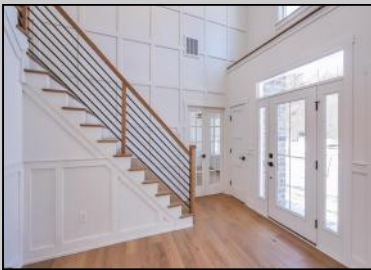

**1535 Bear Branch  
 Vineland, NJ 08362**

**Asking \$924,900.00**

**COMMENTS**

**\*\*NEW CONSTRUCTION\*\* LOCATION\*\*LOCATION\*\*LOCATION\*\* THIS IS THE BEST NEIGHBORHOOD IN ALL OF CUMBERLAND COUNTY!!!!** This is your opportunity to own the most luxurious new home in EAST VINELAND. This spectacular four bedroom four bath on THREE-QUARTERS of an acre, is more than just a home; it's opulence and design. As you step inside, you'll immediately be drawn to beautifully trimmed accent walls, with oak floors. The heart of the home is the gourmet kitchen featuring a Wolf stove, Bosch dishwasher, microwave drawer, refrigerator, and fully tiled backsplash. This home also features all black, brass, and chrome fixtures, and hardwood that feels robust and looks divine. This is truly designed for everyday living and entertainment. The main suite is a Haven of luxury; expansive walk-in closet, tiled bathroom with Calacatta quartz, and a massive shower with rain heads. This brand new construction home is a masterpiece of design and craftsmanship, offering an unmatched lifestyle in the nicest part of Ireland. Don't miss your chance to own this extraordinary property— it truly is a must see!

**PROPERTY DETAILS**

Exterior	OutsideFeatures	ParkingGarage	OtherRooms
Concrete	Sprinkler System	Two Car	Breakfast Nook
Stone		Attached Garage	Den/TV Room
Vinyl		Auto Door Opener	Dining Area
			Dining Room
			Great Room
			Laundry/Utility Room
			Primary BR on 1st floor
InteriorFeatures	AppliancesIncluded	Basement	
Cathedral Ceiling	Dishwasher	6 Ft. or More Head Room	
Carbon Monoxide Detector	Gas Stove	Unfinished	
Kitchen Center Island	Microwave		
Smoke/Fire Alarm	Refrigerator		
Walk In Closet			
Cooling	HotWater	Water	Sewer
Multi-Zoned	Gas	Public	Public Sewer