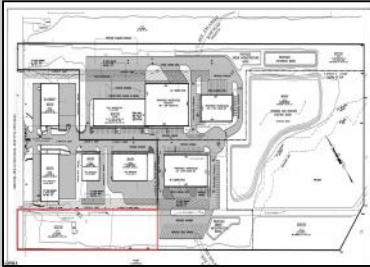

Berger Realty

Since 1928

Berger Realty, Inc
1330 Bay Avenue
Ocean City, NJ 08226
609-391-1330/609-391-1300
info@bergerrealty.com

**370 Berlin Crosskeys
Sicklerville, NJ 08081**

Asking $999,999.00

COMMENTS

2.779 acre commercially zoned property with 150 feet of road frontage on Berlin Crosskeys Road. Industrial/warehouse uses would require a variance. Great location located across from Camden County Technical School. 2.5 miles from the Atlantic City Expressway conveniently located near both Philadelphia and Atlantic City. Property has been cleared and is ready for development.

PROPERTY DETAILS

Ask for Ludwik Samselski
Berger Realty Inc
1330 Bay Avenue, Ocean City
Call: 609-391-1330
Email to: ls@bergerrealty.com