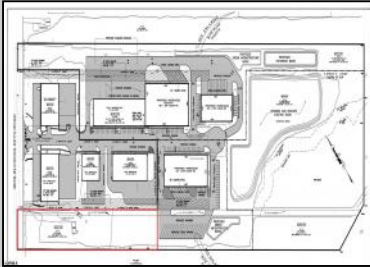

Berger Realty

Since 1928

Berger Realty, Inc
1330 Bay Avenue
Ocean City, NJ 08226
609-391-1330/609-391-1300
info@bergerrealty.com

**370 Berlin Crosskeys
Sicklerville, NJ 08081**

Asking $999,999.00

COMMENTS

2.779 acre commercially zoned property with 150 feet of road frontage on Berlin Crosskeys Road. Industrial/warehouse uses would require a variance. Great location located across from Camden County Technical School. 2.5 miles from the Atlantic City Expressway conveniently located near both Philadelphia and Atlantic City. Property has been cleared and is ready for development.

PROPERTY DETAILS

Ask for Joan S. Spencer
Berger Realty Inc
1330 Bay Avenue, Ocean City
Call: 609-391-1330
Email to: jss@bergerrealty.com