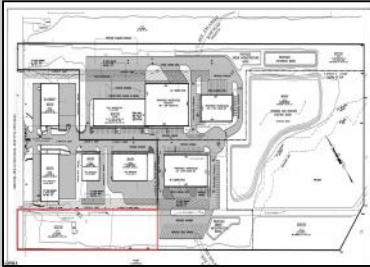

Berger Realty

Since 1928

Berger Realty, Inc.
3160 Asbury Avenue
Ocean City, NJ 08226
1-877-237-4371 / 609-399-0076
info@bergerrealty.com

**370 Berlin Crosskeys
Sicklerville, NJ 08081**

Asking $999,999.00

COMMENTS

2.779 acre commercially zoned property with 150 feet of road frontage on Berlin Crosskeys Road. Industrial/warehouse uses would require a variance. Great location located across from Camden County Technical School. 2.5 miles from the Atlantic City Expressway conveniently located near both Philadelphia and Atlantic City. Property has been cleared and is ready for development.

PROPERTY DETAILS

Ask for James Gray Haenn
Berger Realty Inc
3160 Asbury Avenue, Ocean City
Call: 609-399-0076
Email to: jgh@bergerrealty.com