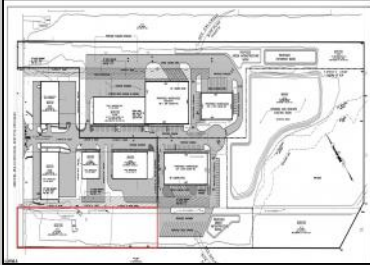

Berger Realty

Since 1928

Berger Realty, Inc.
3160 Asbury Avenue
Ocean City, NJ 08226
1-877-237-4371 / 609-399-0076
info@bergerrealty.com

**370 Berlin Crosskeys
Sicklerville, NJ 08081**

Asking $999,999.00

COMMENTS

2.779 acre commercially zoned property with 150 feet of road frontage on Berlin Crosskeys Road. Industrial/warehouse uses would require a variance. Great location located across from Camden County Technical School. 2.5 miles from the Atlantic City Expressway conveniently located near both Philadelphia and Atlantic City. Property has been cleared and is ready for development.

PROPERTY DETAILS