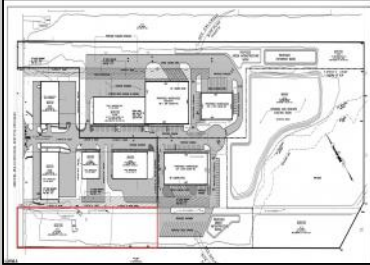

Berger Realty

Since 1928

Berger Realty, Inc.
3160 Asbury Avenue
Ocean City, NJ 08226
1-877-237-4371 / 609-399-0076
info@bergerrealty.com

**370 Berlin Crosskeys
Sicklerville, NJ 08081**

Asking $999,999.00

COMMENTS

2.779 acre commercially zoned property with 150 feet of road frontage on Berlin Crosskeys Road. Industrial/warehouse uses would require a variance. Great location located across from Camden County Technical School. 2.5 miles from the Atlantic City Expressway conveniently located near both Philadelphia and Atlantic City. Property has been cleared and is ready for development.

PROPERTY DETAILS

Ask for Denise Kelley
Berger Realty Inc
3160 Asbury Avenue, Ocean City
Call: 609-399-0076
Email to: dlk@bergerrealty.com