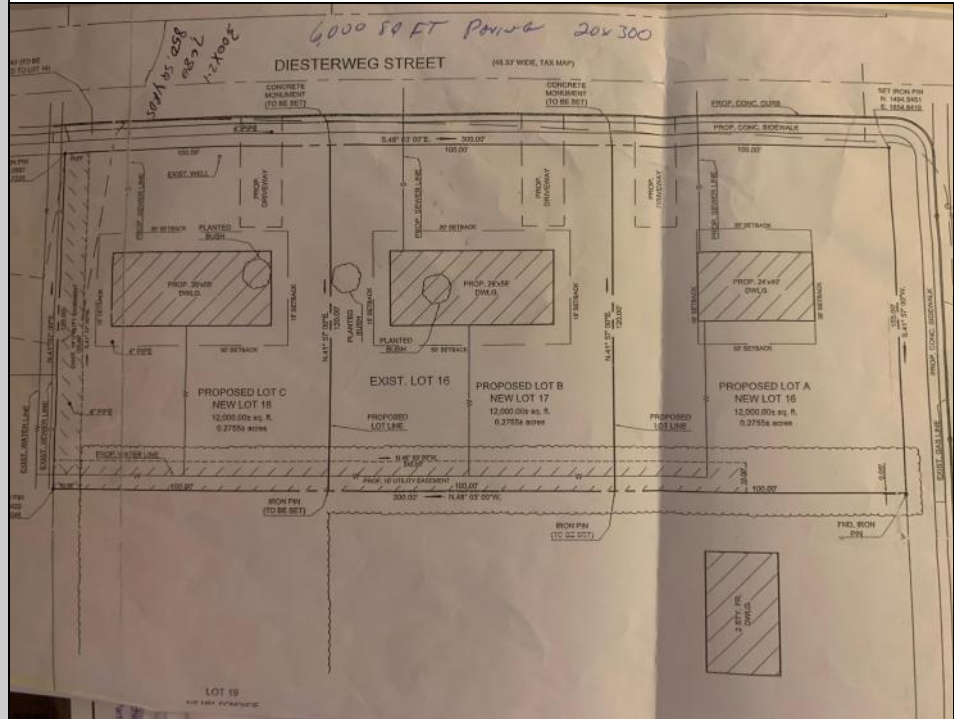

Berger Realty

Since 1928

Berger Realty, Inc
1330 Bay Avenue
Ocean City, NJ 08226
609-391-1330/609-391-1300
info@bergerrealty.com

Lot 18 Diesterweg
Egg Harbor City, NJ 08215

Asking \$52,000.00

COMMENTS

Three buildable lots available in desirable Egg Harbor City. Each lot is already subdivided and has public water and sewer available in the street (per seller). Check out all the listings: 649 Bremen, Lot 17 Diesterweg St, Lot 18 Diesterweg St. Lots sold as is. Buyer to do due diligence regarding their plans to build with Egg Harbor City directly