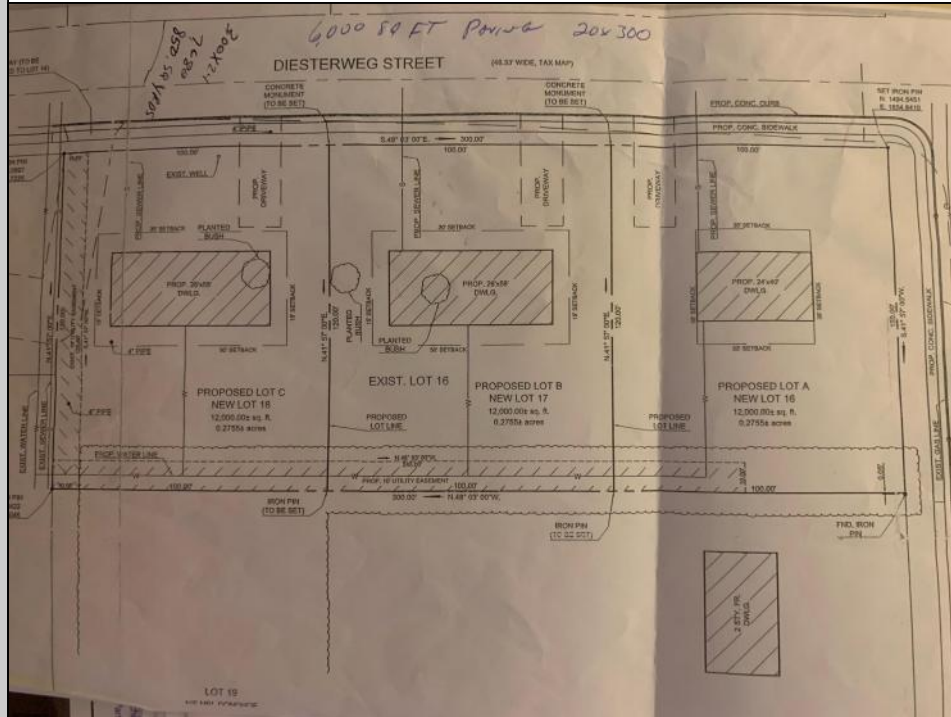

### COMMENTS

Three buildable lots available in desirable Egg Harbor City. Each lot is already subdivided and has public water and sewer available in the street (per seller). Check out all the listings: 649 Bremen, Lot 17 Diesterweg St, Lot 18 Diesterweg St. Lots sold as is. Buyer to do due diligence regarding their plans to build with Egg Harbor City directly