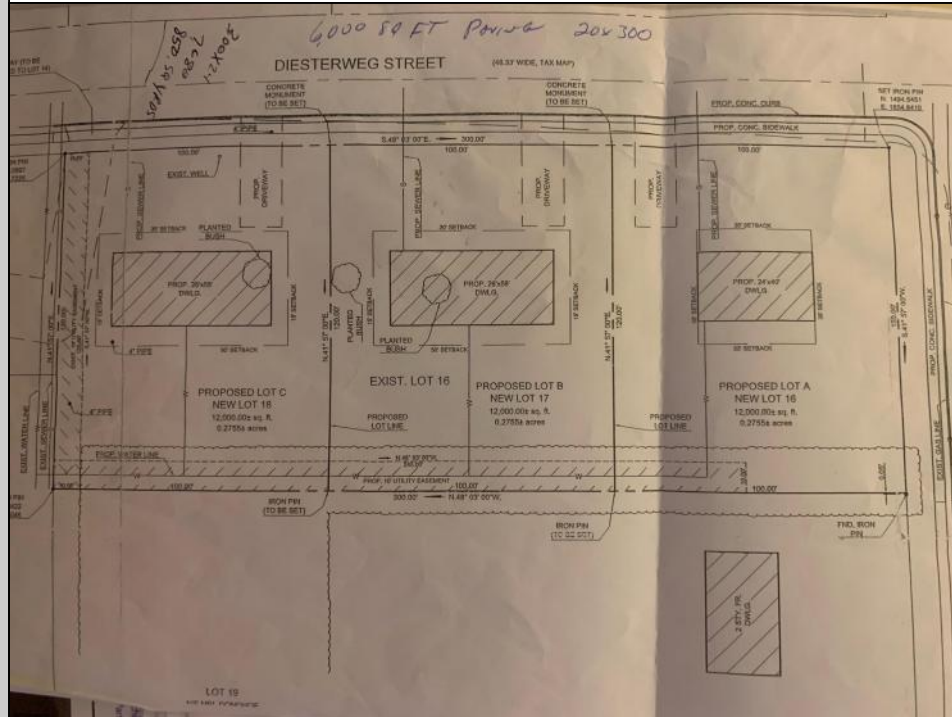

### COMMENTS

Three buildable lots available in desirable Egg Harbor City. Each lot is already subdivided and has public water and sewer available in the street (per seller). Check out all the listings: 649 Bremen, Lot 17 Diesterweg St, Lot 18 Diesterweg St. Lots sold as is. Buyer to do due diligence regarding their plans to build with Egg Harbor City directly

### PROPERTY DETAILS