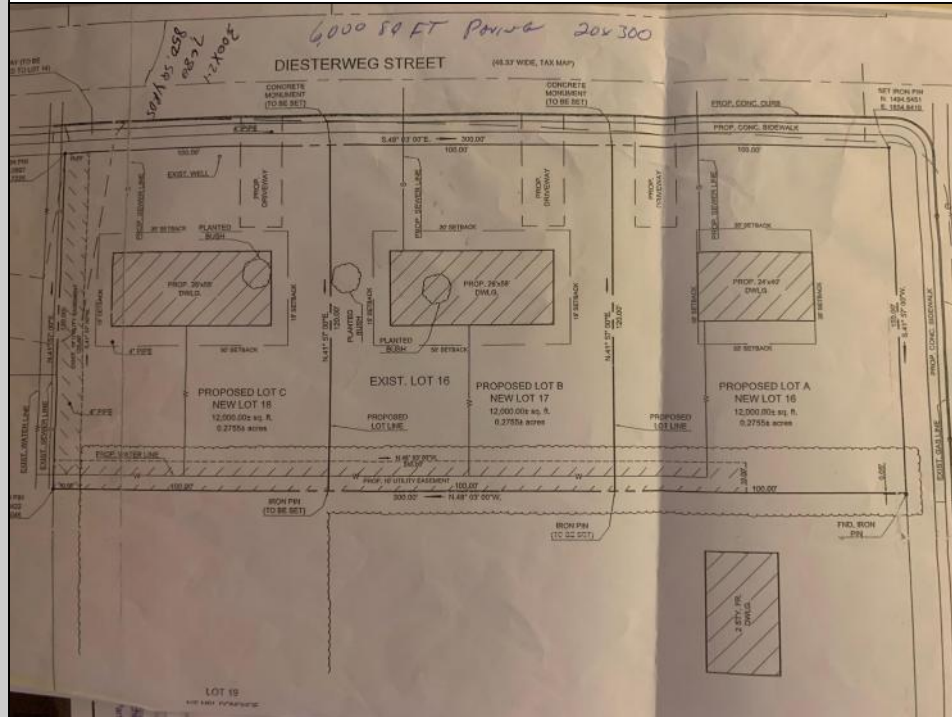

Berger Realty

Since 1928

Berger Realty, Inc
1330 Bay Avenue
Ocean City, NJ 08226
609-391-1330/609-391-1300
info@bergerrealty.com

Lot 17 Diesterweg
Egg Harbor City, NJ 08215

Asking \$52,000.00

COMMENTS

Three buildable lots available in desirable Egg Harbor City. Each lot is already subdivided and has public water and sewer available in the street (per seller). Check out all the listings: 649 Bremen, Lot 17 Diesterweg St, Lot 18 Diesterweg St. Lots sold as is. Buyer to do due diligence regarding their plans to build with Egg Harbor City directly