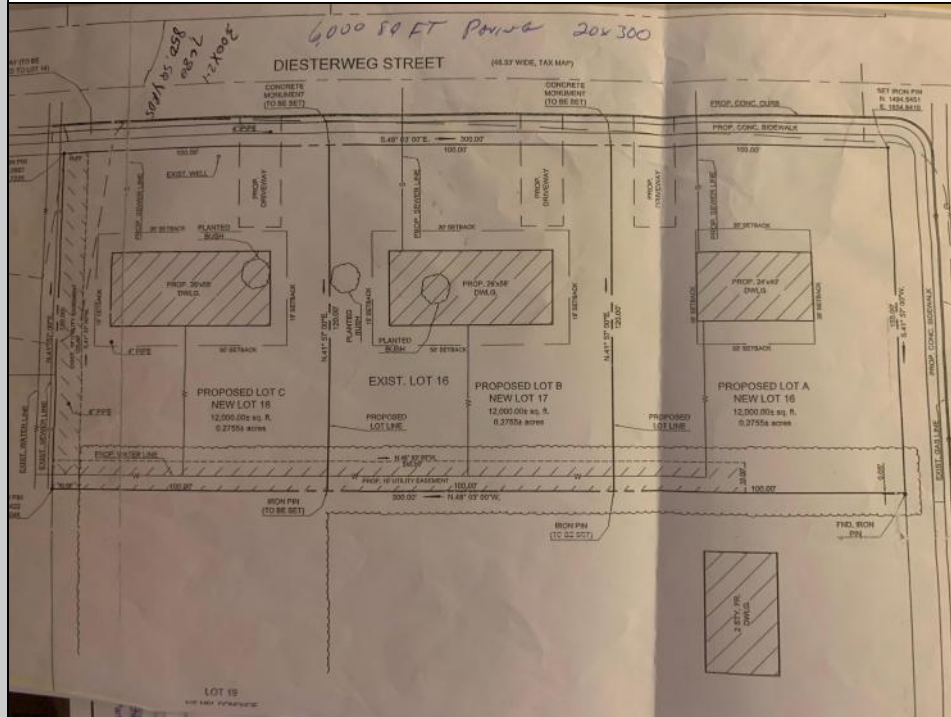

#### COMMENTS

Three buildable lots available in desirable Egg Harbor City. Each lot is already subdivided and has public water and sewer available in the street (per seller). Check out all the listings: 649 Bremen, Lot 17 Diesterweg St, Lot 18 Diesterweg St. Lots sold as is. Buyer to do due diligence regarding their plans to build with Egg Harbor City directly