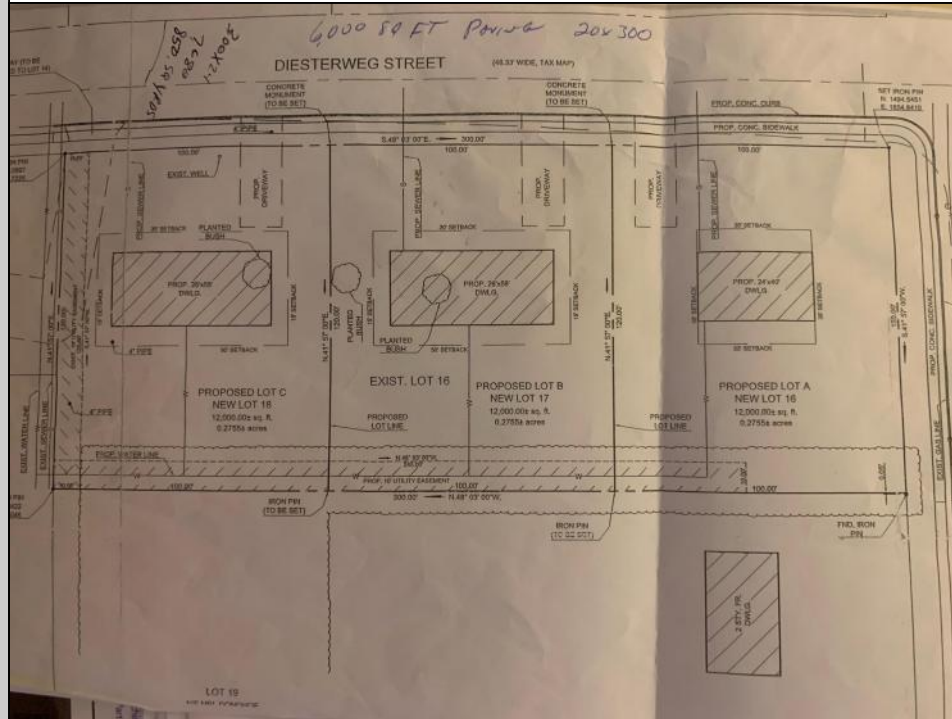

Lot 17 Diesterweg  
Egg Harbor City, NJ 08215

Asking \$52,000.00

### COMMENTS

Three buildable lots available in desirable Egg Harbor City. Each lot is already subdivided and has public water and sewer available in the street (per seller). Check out all the listings: 649 Bremen, Lot 17 Diesterweg St, Lot 18 Diesterweg St. Lots sold as is. Buyer to do due diligence regarding their plans to build with Egg Harbor City directly