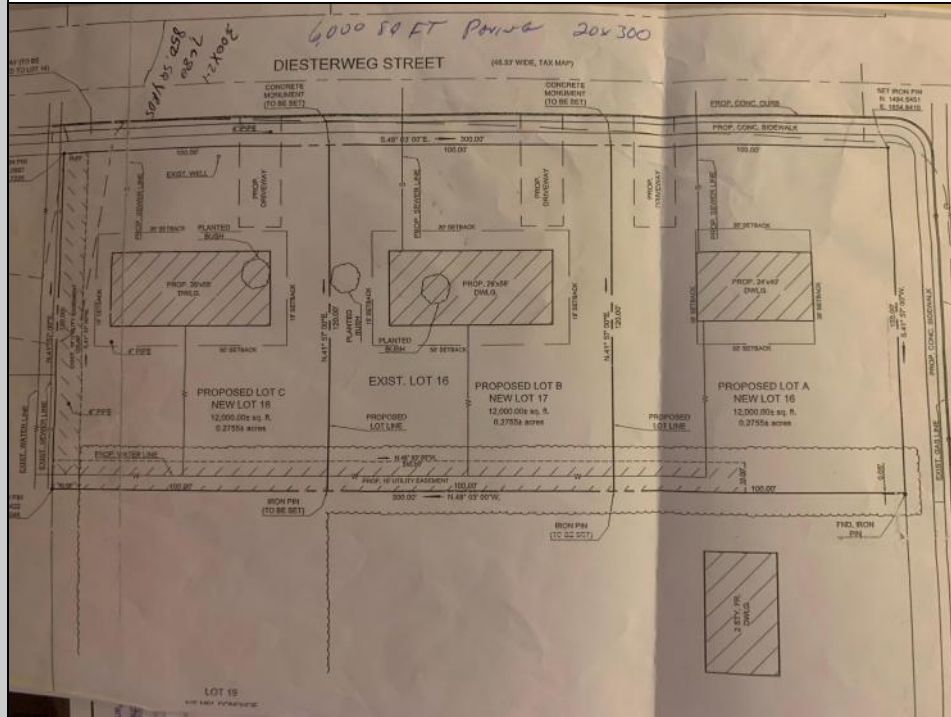

Berger Realty

Since 1928

Berger Realty, Inc.
3160 Asbury Avenue
Ocean City, NJ 08226
1-877-237-4371 / 609-399-0076
info@bergerrealty.com

649 Bremen
Egg Harbor City, NJ 08215

Asking \$52,000.00

COMMENTS

Three buildable lots available in desirable Egg Harbor City. Each lot is already subdivided and has public water and sewer available in the street (per seller). Check out all the listings: 649 Bremen, Lot 17 Diesterweg St, Lot 18 Diesterweg St. Lots sold as is. Buyer to do due diligence regarding their plans to build with Egg Harbor City directly

PROPERTY DETAILS