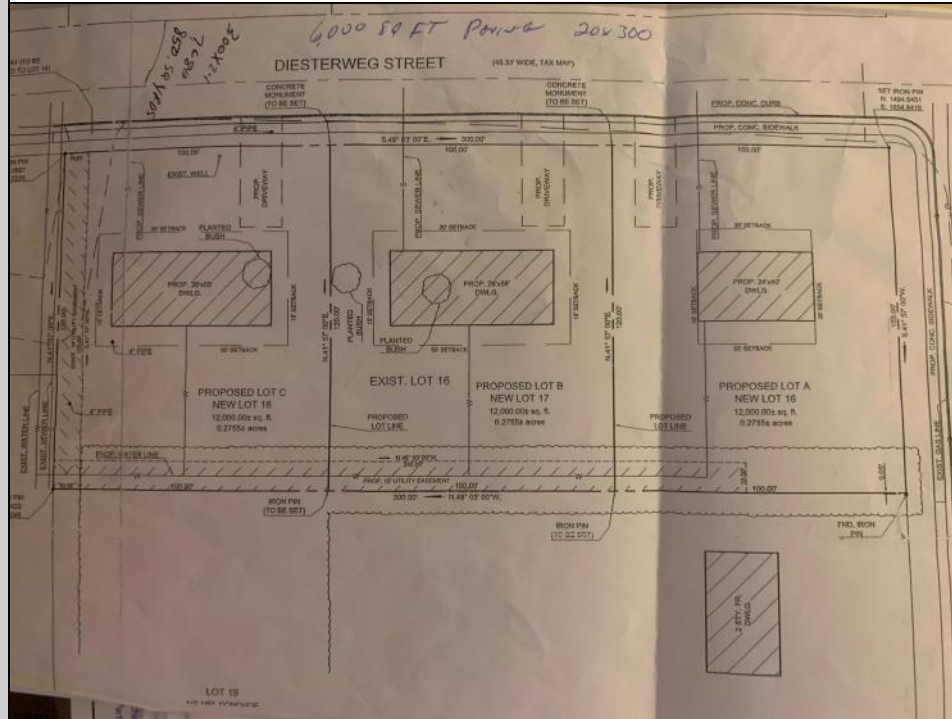

Berger Realty

Since 1928

Berger Realty, Inc.
3160 Asbury Avenue
Ocean City, NJ 08226
1-877-237-4371 / 609-399-0076
info@bergerrealty.com

649 Bremen
Egg Harbor City, NJ 08215

Asking \$52,000.00

COMMENTS

Three buildable lots available in desirable Egg Harbor City. Each lot is already subdivided and has public water and sewer available in the street (per seller). Check out all the listings: 649 Bremen, Lot 17 Diesterweg St, Lot 18 Diesterweg St. Lots sold as is. Buyer to do due diligence regarding their plans to build with Egg Harbor City directly