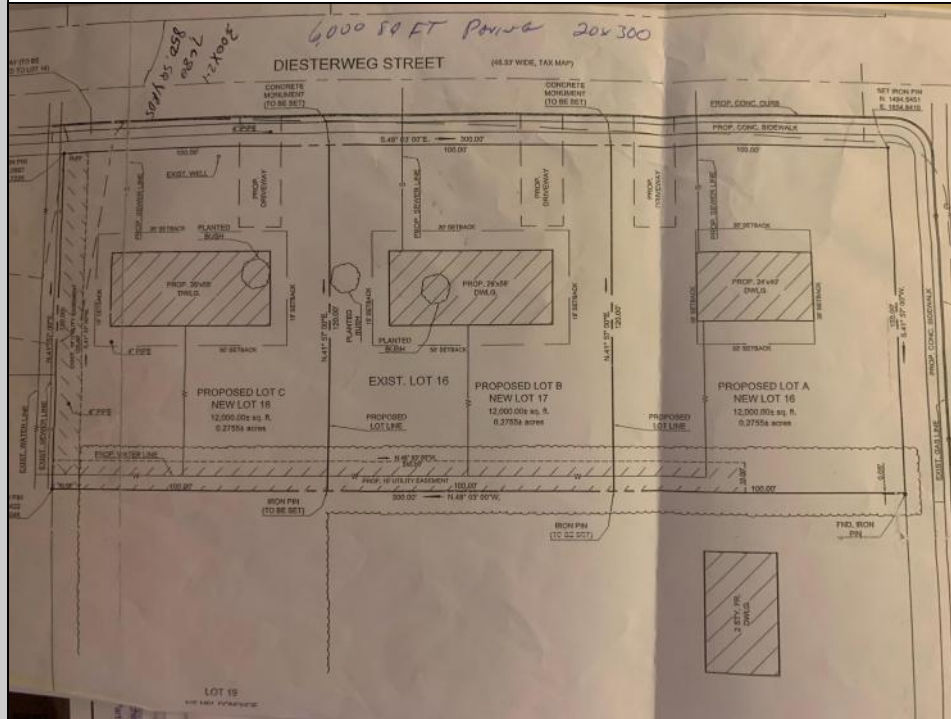

Berger Realty

Since 1928

Berger Realty, Inc.
3160 Asbury Avenue
Ocean City, NJ 08226
1-877-237-4371 / 609-399-0076
info@bergerrealty.com

649 Bremen
Egg Harbor City, NJ 08215

Asking \$52,000.00

COMMENTS

Three buildable lots available in desirable Egg Harbor City. Each lot is already subdivided and has public water and sewer available in the street (per seller). Check out all the listings: 649 Bremen, Lot 17 Diesterweg St, Lot 18 Diesterweg St. Lots sold as is. Buyer to do due diligence regarding their plans to build with Egg Harbor City directly