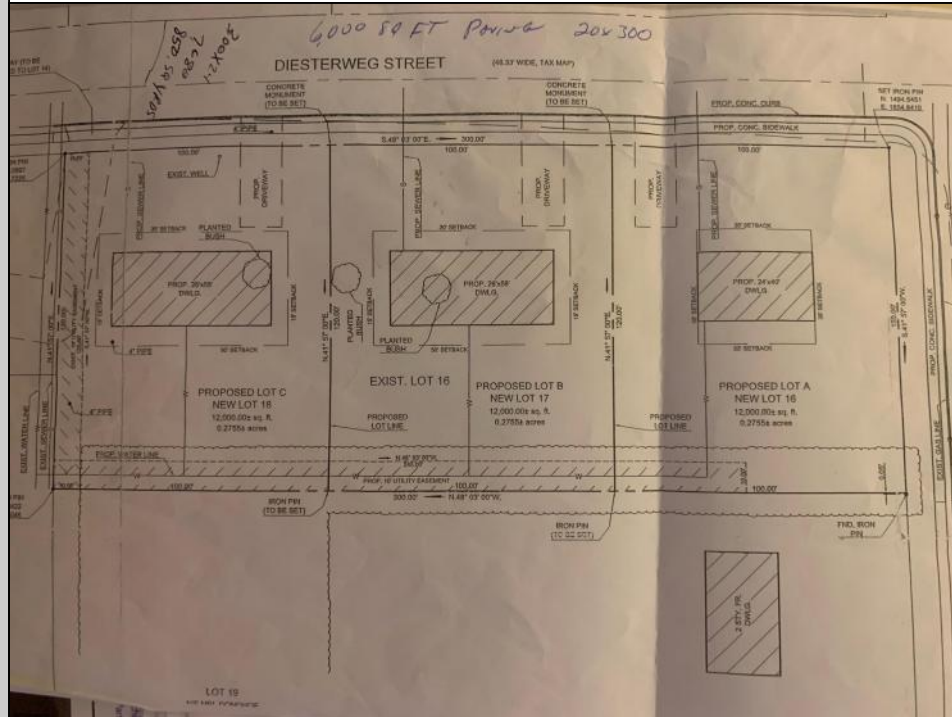

Berger Realty

Since 1928

Berger Realty, Inc.
3160 Asbury Avenue
Ocean City, NJ 08226
1-877-237-4371 / 609-399-0076
info@bergerrealty.com

649 Bremen
Egg Harbor City, NJ 08215

Asking \$52,000.00

COMMENTS

Three buildable lots available in desirable Egg Harbor City. Each lot is already subdivided and has public water and sewer available in the street (per seller). Check out all the listings: 649 Bremen, Lot 17 Diesterweg St, Lot 18 Diesterweg St. Lots sold as is. Buyer to do due diligence regarding their plans to build with Egg Harbor City directly