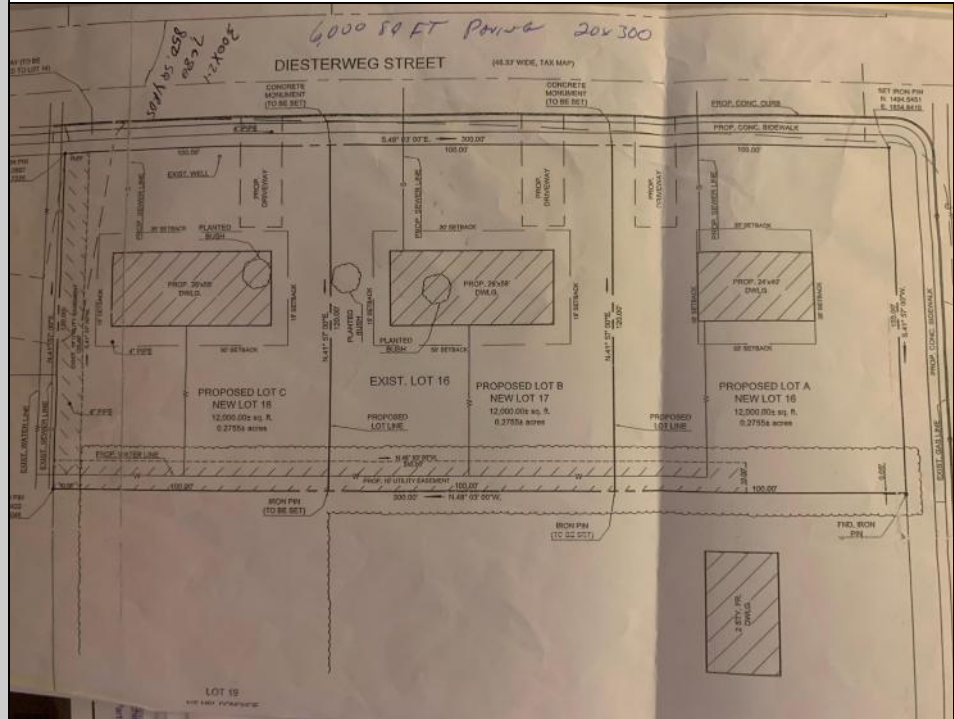

649 Bremen
Egg Harbor City, NJ 08215

Asking \$52,000.00

COMMENTS

Three buildable lots available in desirable Egg Harbor City. Each lot is already subdivided and has public water and sewer available in the street (per seller). Check out all the listings: 649 Bremen, Lot 17 Diesterweg St, Lot 18 Diesterweg St. Lots sold as is. Buyer to do due diligence regarding their plans to build with Egg Harbor City directly