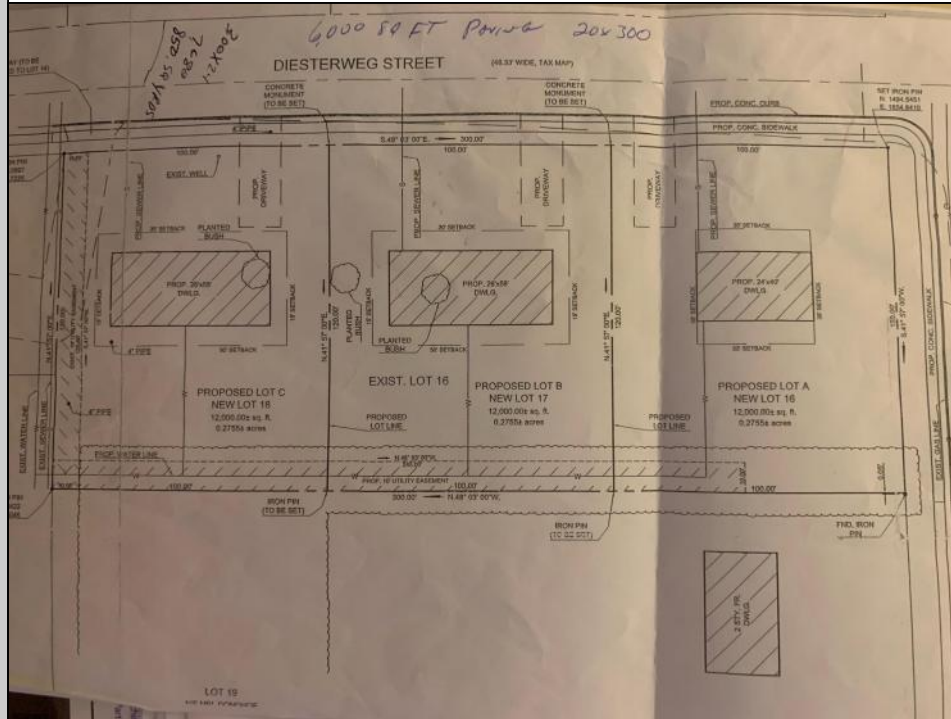

649 Bremen
Egg Harbor City, NJ 08215

Asking \$52,000.00

COMMENTS

Three buildable lots available in desirable Egg Harbor City. Each lot is already subdivided and has public water and sewer available in the street (per seller). Check out all the listings: 649 Bremen, Lot 17 Diesterweg St, Lot 18 Diesterweg St. Lots sold as is. Buyer to do due diligence regarding their plans to build with Egg Harbor City directly