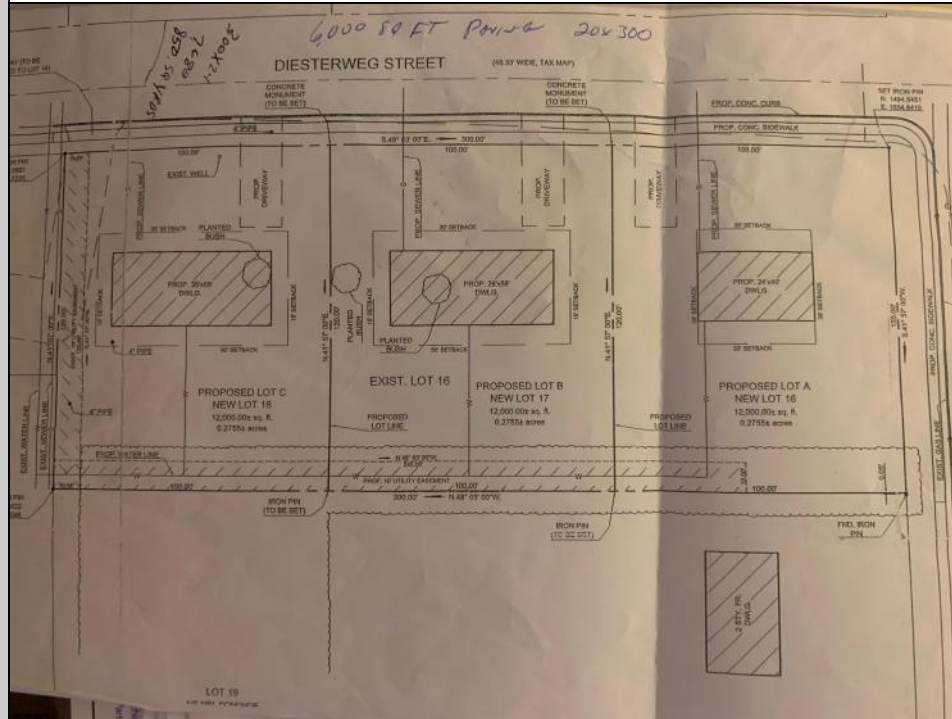

### COMMENTS

Three buildable lots available in desirable Egg Harbor City. Each lot is already subdivided and has public water and sewer available in the street (per seller). Check out all the listings: 649 Bremen, Lot 17 Diesterweg St, Lot 18 Diesterweg St. Lots sold as is. Buyer to do due diligence regarding their plans to build with Egg Harbor City directly