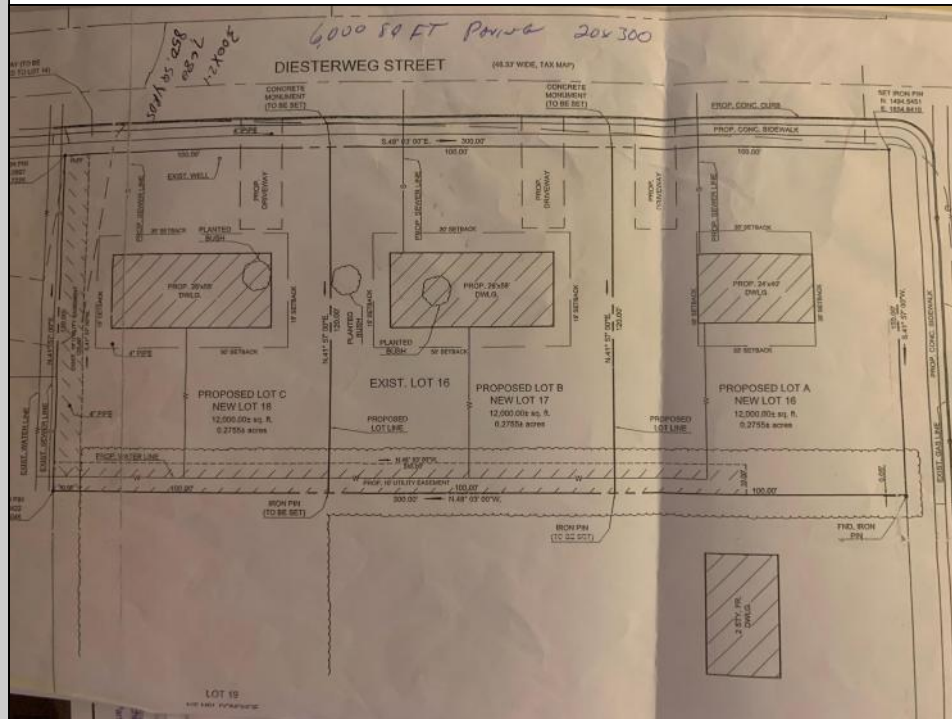

649 Bremen
Egg Harbor City, NJ 08215

Asking \$52,000.00

COMMENTS

Three buildable lots available in desirable Egg Harbor City. Each lot is already subdivided and has public water and sewer available in the street (per seller). Check out all the listings: 649 Bremen, Lot 17 Diesterweg St, Lot 18 Diesterweg St. Lots sold as is. Buyer to do due diligence regarding their plans to build with Egg Harbor City directly