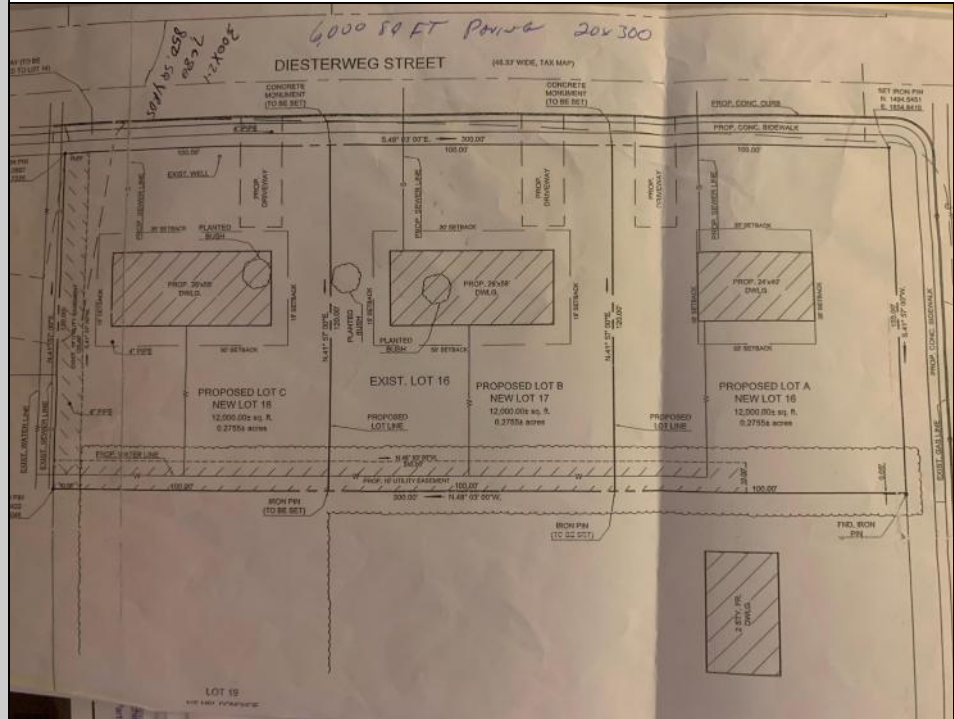

Berger Realty

Since 1928

Berger Realty, Inc.
3160 Asbury Avenue
Ocean City, NJ 08226
1-877-237-4371 / 609-399-0076
info@bergerrealty.com

649 Bremen
Egg Harbor City, NJ 08215

Asking \$52,000.00

COMMENTS

Three buildable lots available in desirable Egg Harbor City. Each lot is already subdivided and has public water and sewer available in the street (per seller). Check out all the listings: 649 Bremen, Lot 17 Diesterweg St, Lot 18 Diesterweg St. Lots sold as is. Buyer to do due diligence regarding their plans to build with Egg Harbor City directly