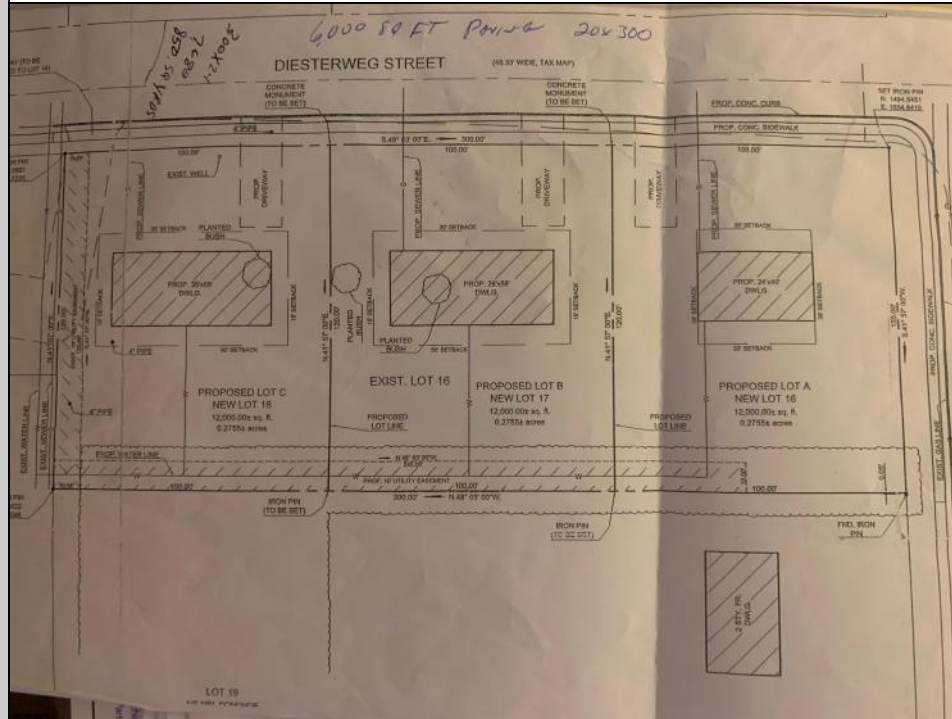

649 Bremen
 Egg Harbor City, NJ 08215

Asking \$52,000.00

COMMENTS

Three buildable lots available in desirable Egg Harbor City. Each lot is already subdivided and has public water and sewer available in the street (per seller). Check out all the listings: 649 Bremen, Lot 17 Diesterweg St, Lot 18 Diesterweg St. Lots sold as is. Buyer to do due diligence regarding their plans to build with Egg Harbor City directly