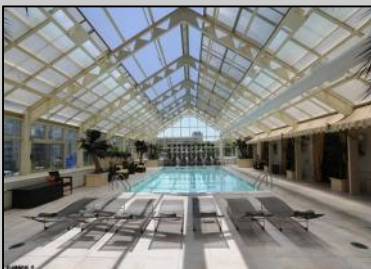

526 Pacific
 Atlantic City, NJ 08401

Asking \$269,000.00

SJSRMLS

COMMENTS

15th floor corner / end unit Luxury Condo at Bella with a stunning, south eastern views of Atlantic City! This unit is beautifully painted and features gorgeous Travertine tiled flooring throughout, wall to wall carpet in the bedrooms, nicely tiled bathrooms, a utility room with washer & dryer combo, and a complete stainless steel appliance package in the kitchen with disposal and built in microwave and shiny black Granite counter tops and fine imported Italian Cabinetry from Della Casa. The Bella caters to a life of luxury and features an on-site management, maintenance and full service real estate office, 24 hour security and concierge, mail drop, dry cleaning drop off & pick up service, free WiFi, keycard access to the building and parking lot, a tanning room, massage room, world class fitness center with aerobics room, large sun deck, new jacuzzi, wet bar, Cabanas, and a Glass enclosed, heated in-ground pool open year round with retractable roof on the 3rd floor! Enjoy priceless picturesque sunrises over the ocean every morning and sunsets over the city every night! All public transport is available out front of the building, and the location is just steps to the beach and boardwalk, the Ocean, Hardrock, Steel Pier, Showboat, Indoor Island Waterpark and minutes to the Borgata, Harrahs, Golden Nugget, Absecon Lighthouse, Historic Gardners Basin, AC Aquarium, Little Water Distillery, The Seed Brewery, Back Bay Ale House, Gilcrest, and Farleys Marina. Come and enjoy the best that AC has to offer, you deserve it. Furniture in this unit is negotiable. Outdoor parking spaces are \$55.00 per month.