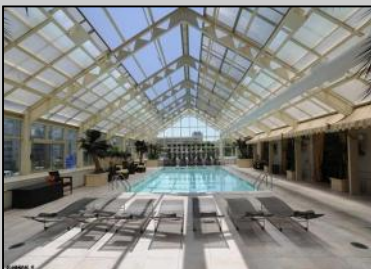

526 Pacific
Atlantic City, NJ 08401

Asking $269,000.00

SJSRMLS

COMMENTS

15th floor corner / end unit Luxury Condo at Bella with a stunning, south eastern views of Atlantic City! This unit is beautifully painted and features gorgeous Travertine tiled flooring throughout, wall to wall carpet in the bedrooms, nicely tiled bathrooms, a utility room with washer & dryer combo, and a complete stainless steel appliance package in the kitchen with disposal and built in microwave and shiny black Granite counter tops and fine imported Italian Cabinetry from Della Casa. The Bella caters to a life of luxury and features an on-site management, maintenance and full service real estate office, 24 hour security and concierge, mail drop, dry cleaning drop off & pick up service, free WiFi, keycard access to the building and parking lot, a tanning room, massage room, world class fitness center with aerobics room, large sun deck, new jacuzzi, wet bar, Cabanas, and a Glass enclosed, heated in-ground pool open year round with retractable roof on the 3rd floor! Enjoy priceless picturesque sunrises over the ocean every morning and sunsets over the city every night! All public transport is available out front of the building, and the location is just steps to the beach and boardwalk, the Ocean, Hardrock, Steel Pier, Showboat, Indoor Island Waterpark and minutes to the Borgata, Harrahs, Golden Nugget, Absecon Lighthouse, Historic Gardners Basin, AC Aquarium, Little Water Distillery, The Seed Brewery, Back Bay Ale House, Gilcrest, and Farleys Marina. Come and enjoy the best that AC has to offer, you deserve it. Furniture in this unit is negotiable. Outdoor parking spaces are $55.00 per month.

PROPERTY DETAILS