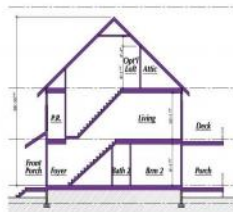

**15 Creek
Linwood, NJ 08221**

Asking \$969,000.00

WEST UNITS

WEST-FRONT ELEV

WEST-RIGHT ELEV

WEST-REAR ELEV

WEST-LEFT ELEV

COMMENTS