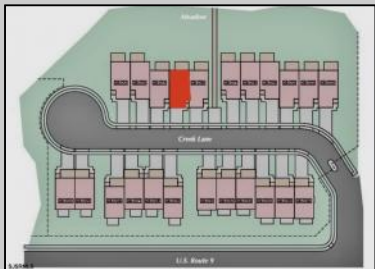

**15 Creek
Linwood, NJ 08221**

Asking $969,000.00

WEST UNITS