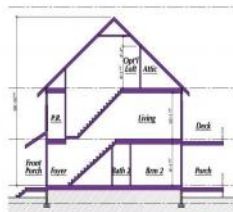

**15 Creek  
Linwood, NJ 08221**

**Asking \$969,000.00**

WEST UNITS

WEST-FRONT ELEV

WEST-RIGHT ELEV

WEST-REAR ELEV

WEST-LEFT ELEV

**COMMENTS**