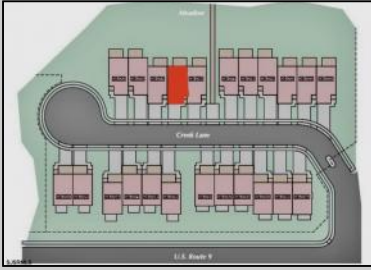

**15 Creek
Linwood, NJ 08221**

Asking $969,000.00

WEST UNITS