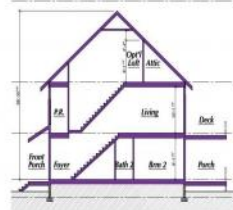

**14 Creek
Linwood, NJ 08221**

Asking \$969,000.00

WEST UNITS

SECTION @ FOYER

WEST-FRONT ELEV

WEST-RIGHT ELEV

WEST-REAR ELEV

WEST-LEFT ELEV