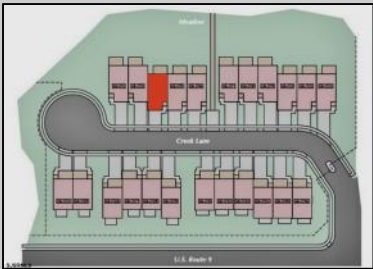

**14 Creek
Linwood, NJ 08221**

Asking \$969,000.00

WEST UNITS

SECTION @ FOYER

WEST-FRONT ELEV

WEST-RIGHT ELEV

WEST-REAR ELEV

WEST-LEFT ELEV

COMMENTS

Welcome to the Residences at Patcong Creek! Where Luxury Meets Tranquility in the Heart of Linwood, NJ. Unmatched Location nestled in the quaint town of Linwood, NJ, The Townhomes offer unparalleled access to both natural beauty and urban convenience. Just minutes away from the vibrant coastal community of Ocean City, & Margate. Residents can enjoy the best of both worlds: serene, creekside living and the excitement of beachside activities. The Community and Lifestyle is more than just a place to live; it's a lifestyle. The community features: Scenic Views Overlooking the tranquil Patcong Creek, these homes offer stunning westward views from the Pavilion on Premise, perfect for watching breathtaking sunsets. Close proximity to fine dining, shopping, recreational facilities, and major highways, ensuring you are never far from what you need. Step into a world of elegance and comfort. These townhomes are designed to cater to those who appreciate the finer things in life. Whether you're looking for a serene retreat or a vibrant coastal lifestyle, you'll find it here. Reserve Your New Home Today! Don't miss the opportunity to own one of these extraordinary townhomes.